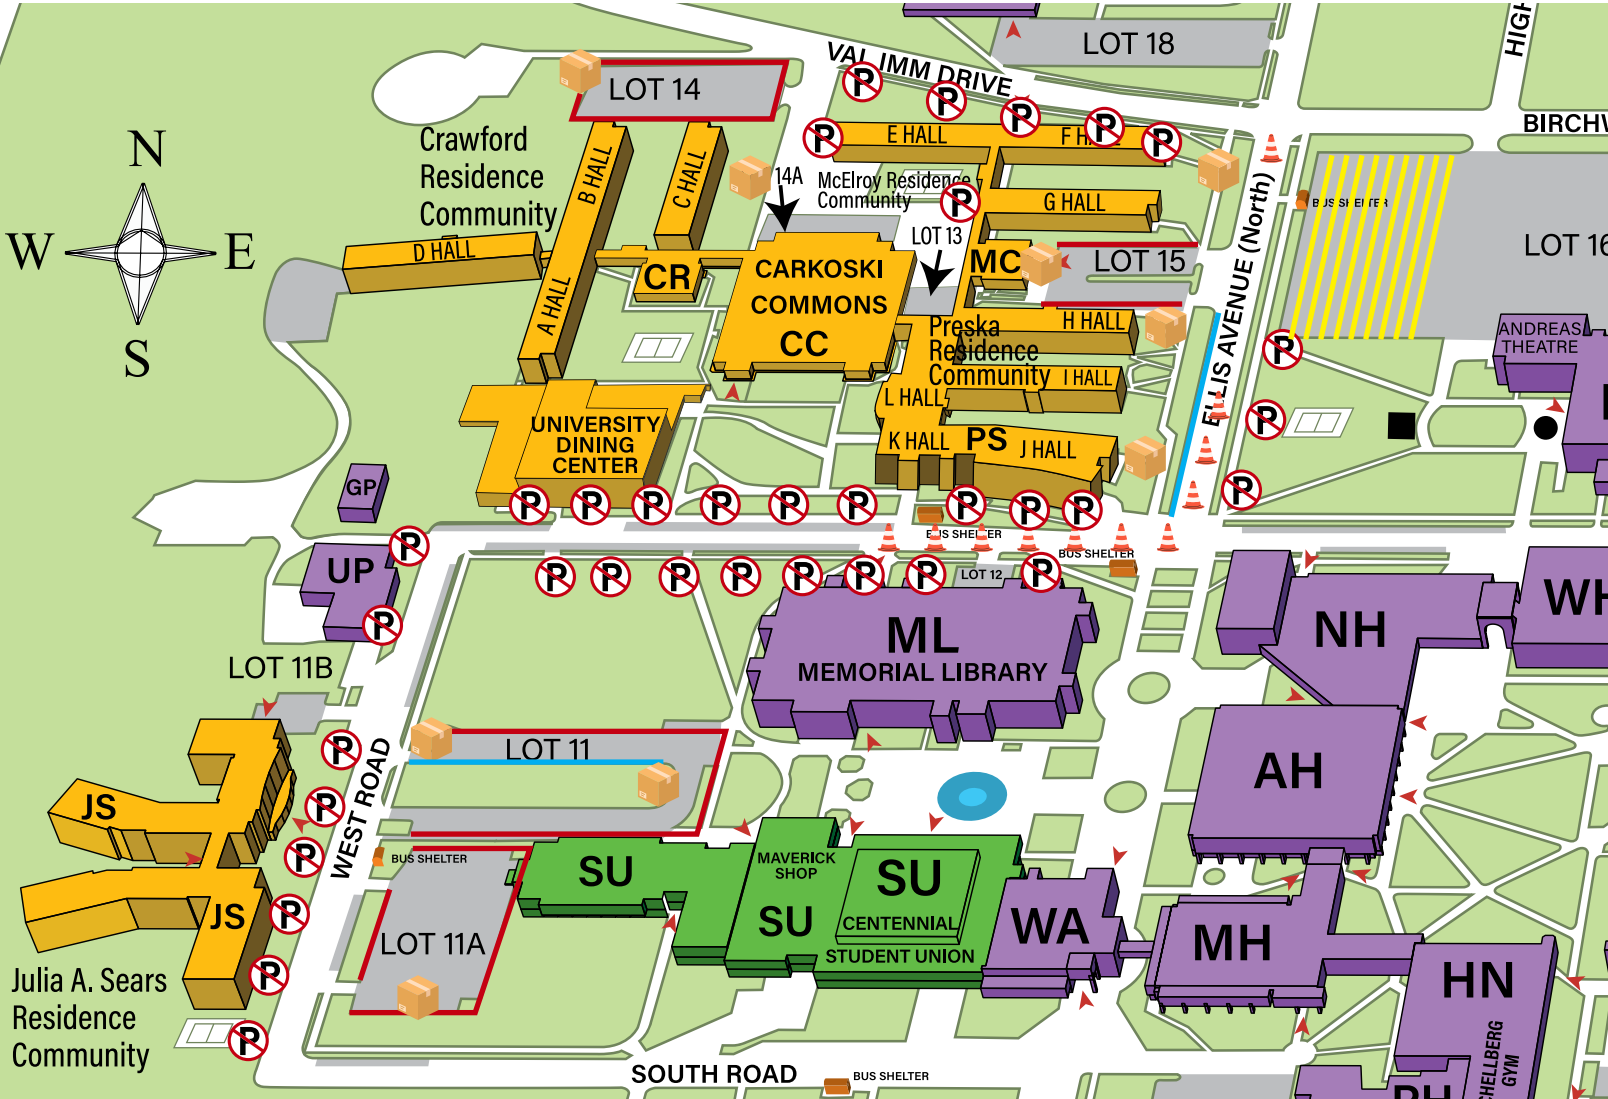

Move-In Day Unloading Zones

Thursday, August 20, 2026

- 15-minute unloading zone
- 1-hour unloading zone
- trailer and/or 15-minute unloading zone (flexible)
- Move Crew helps unload vehicles
- No Parking
- Barricaded
- Entrance
- Bus Shelter

Don't Forget to Bring you MavCARD for Move-In!