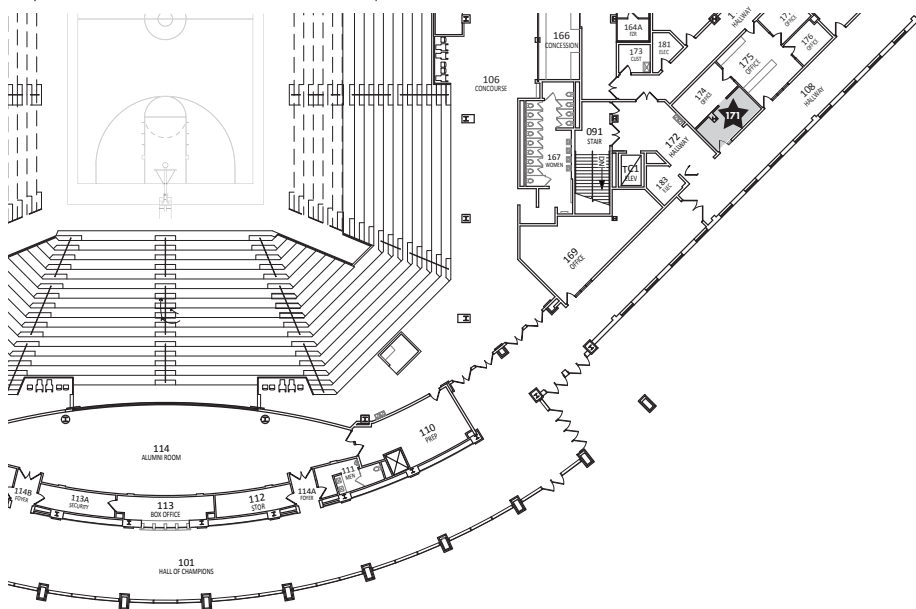

Share Your Commencement Photos

Share photos of your special day on Instagram or Twitter and use #MavGrad or #MavGrad2023. Tagged photos will be featured on our gallery at www.mnsu.edu/mavgrad.

Miscellaneous Information

Starbucks in the Centennial Student Union is open Saturday, 8:00 a.m.–1:00 p.m.

Einstein's Bagels in Myers Field House hallway is open Saturday, 8:00 a.m.–1:00 p.m.

The Maverick Shop has items for purchase in the hallway outside the arena.

Roses and gifts are available for purchase in the hallway outside the arena. Proceeds go to the Asian American Affairs Association.

Live web streaming services are provided by Minnesota State Mankato's IT Solutions.

Lost and Found Area is located in Myers Field House, Room MF129.

Photo Opportunities are available outside (weather permitting), including the Alumni Arch, Bell Tower, Gateway/Stone Pillars, Minnesota State mound (corner of Stadium and Warren), Fountain, and Flame (in front of Wigley Administration Center).

Breastfeeding/Lactation Room for nursing mothers is located in Taylor Center, Room TC171. (See map below.)

GradImages will be taking individual and family portraits for graduates and their families in Myers Field House. No appointment is necessary and portrait sittings are free. Grad Images will also be taking candid photographs of the graduates during the ceremony. You may place orders at www.gradimages.com.

GradImages® is the official photographer for this event. Your photographs will be available online for viewing as soon as possible.

Check them out at www.gradimages.com.