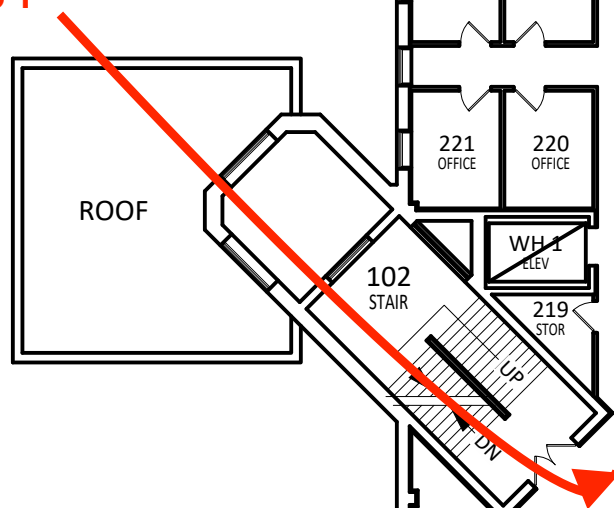

WH Arches Entrance
Video 1

MINNESOTA STATE
UNIVERSITY
MANKATO
PLANNING & CONSTRUCTION

WISSINK HALL
SECOND FLOOR
FLOOR PLAN

DRAWN BY: G. BORCHERT

April 2021