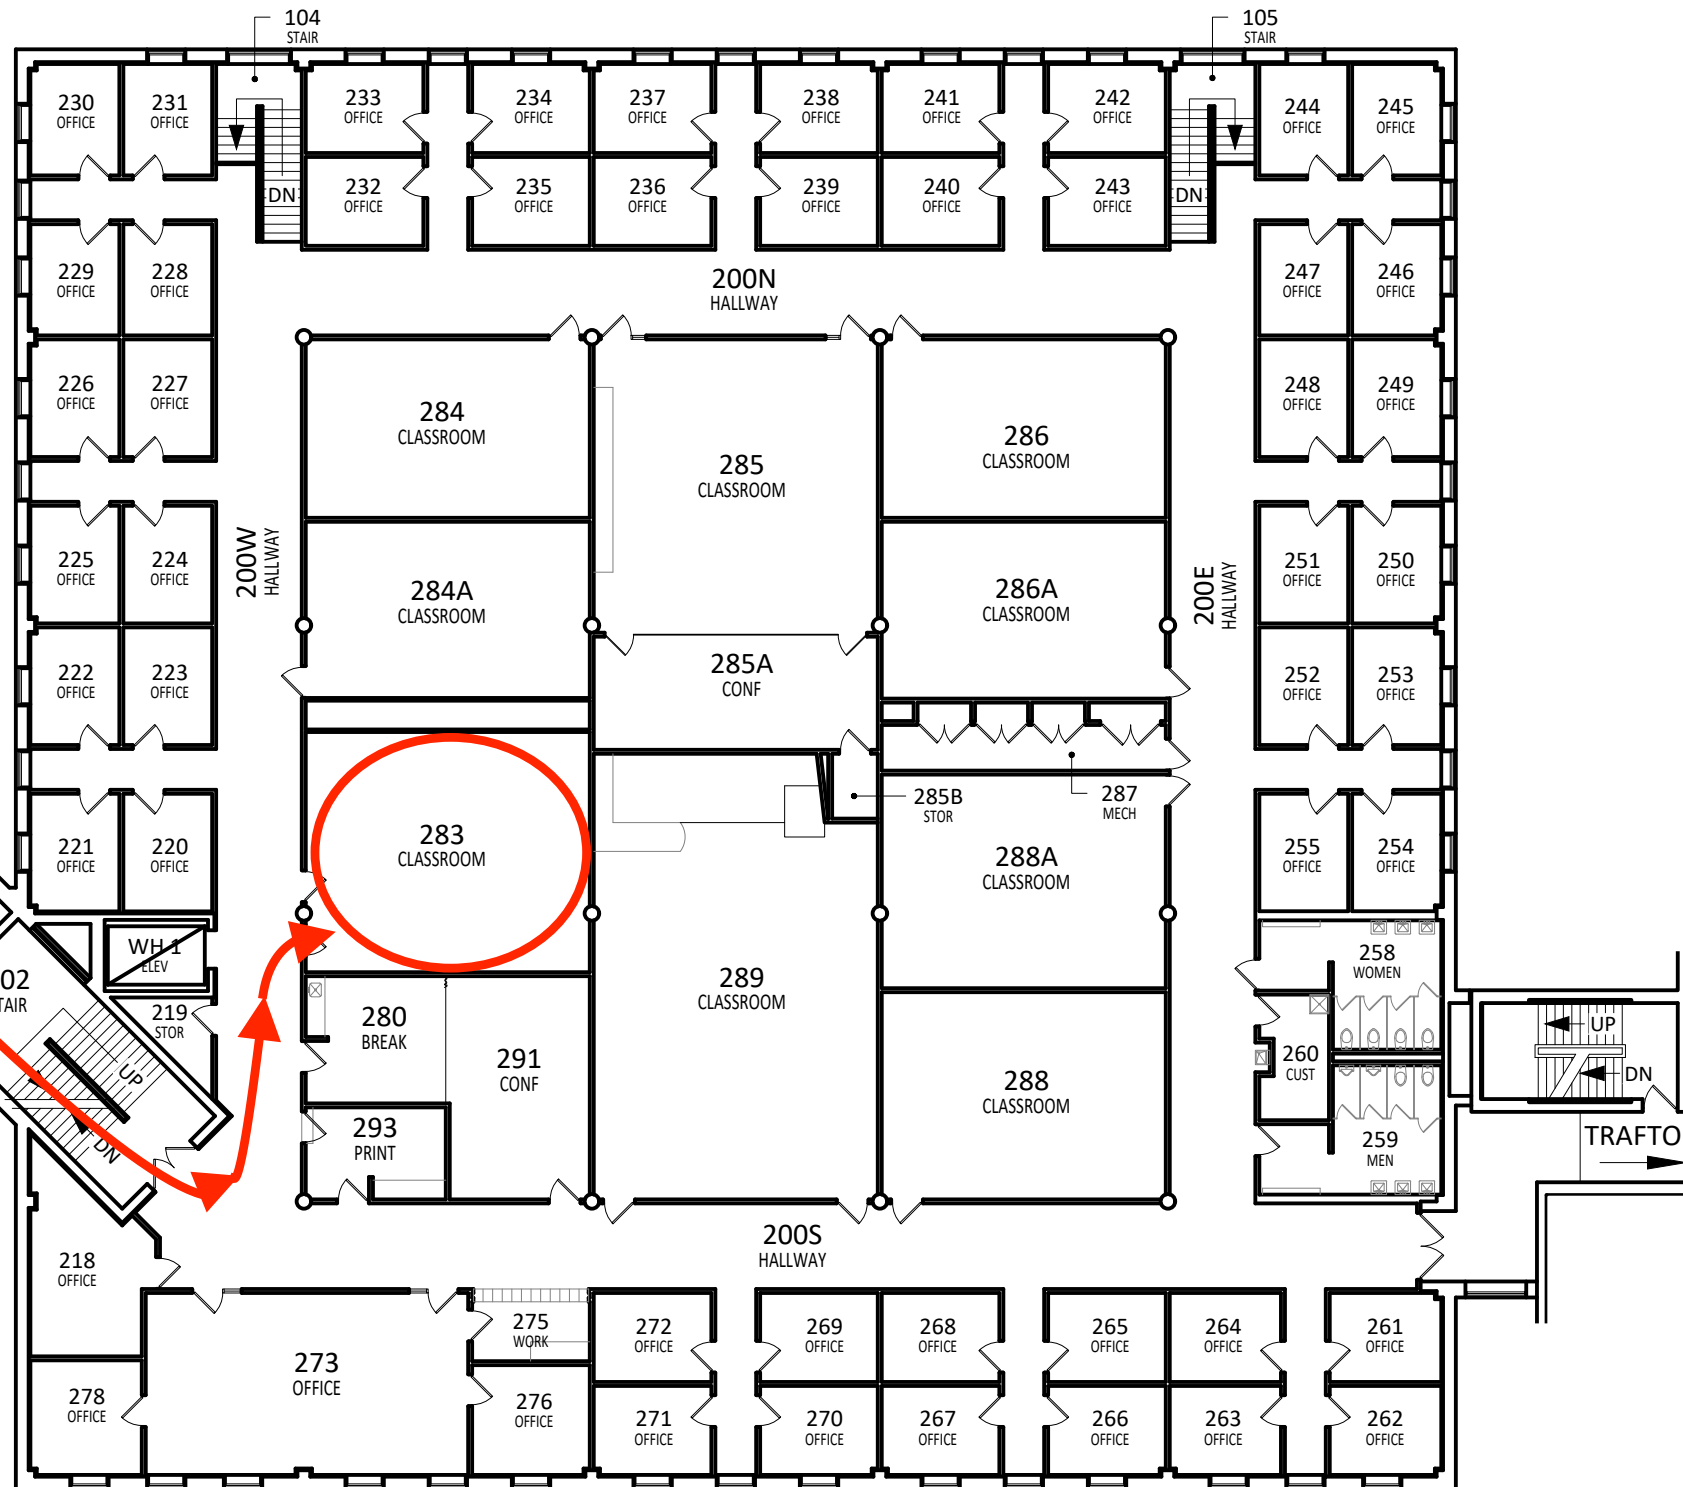

WH Arches Entrance
Video 1

MINNESOTA STATE
UNIVERSITY
MANKATO
PLANNING & CONSTRUCTION

WISSINK HALL
SECOND FLOOR
FLOOR PLAN

DRAWN BY: G. BORCHERT

April 2021