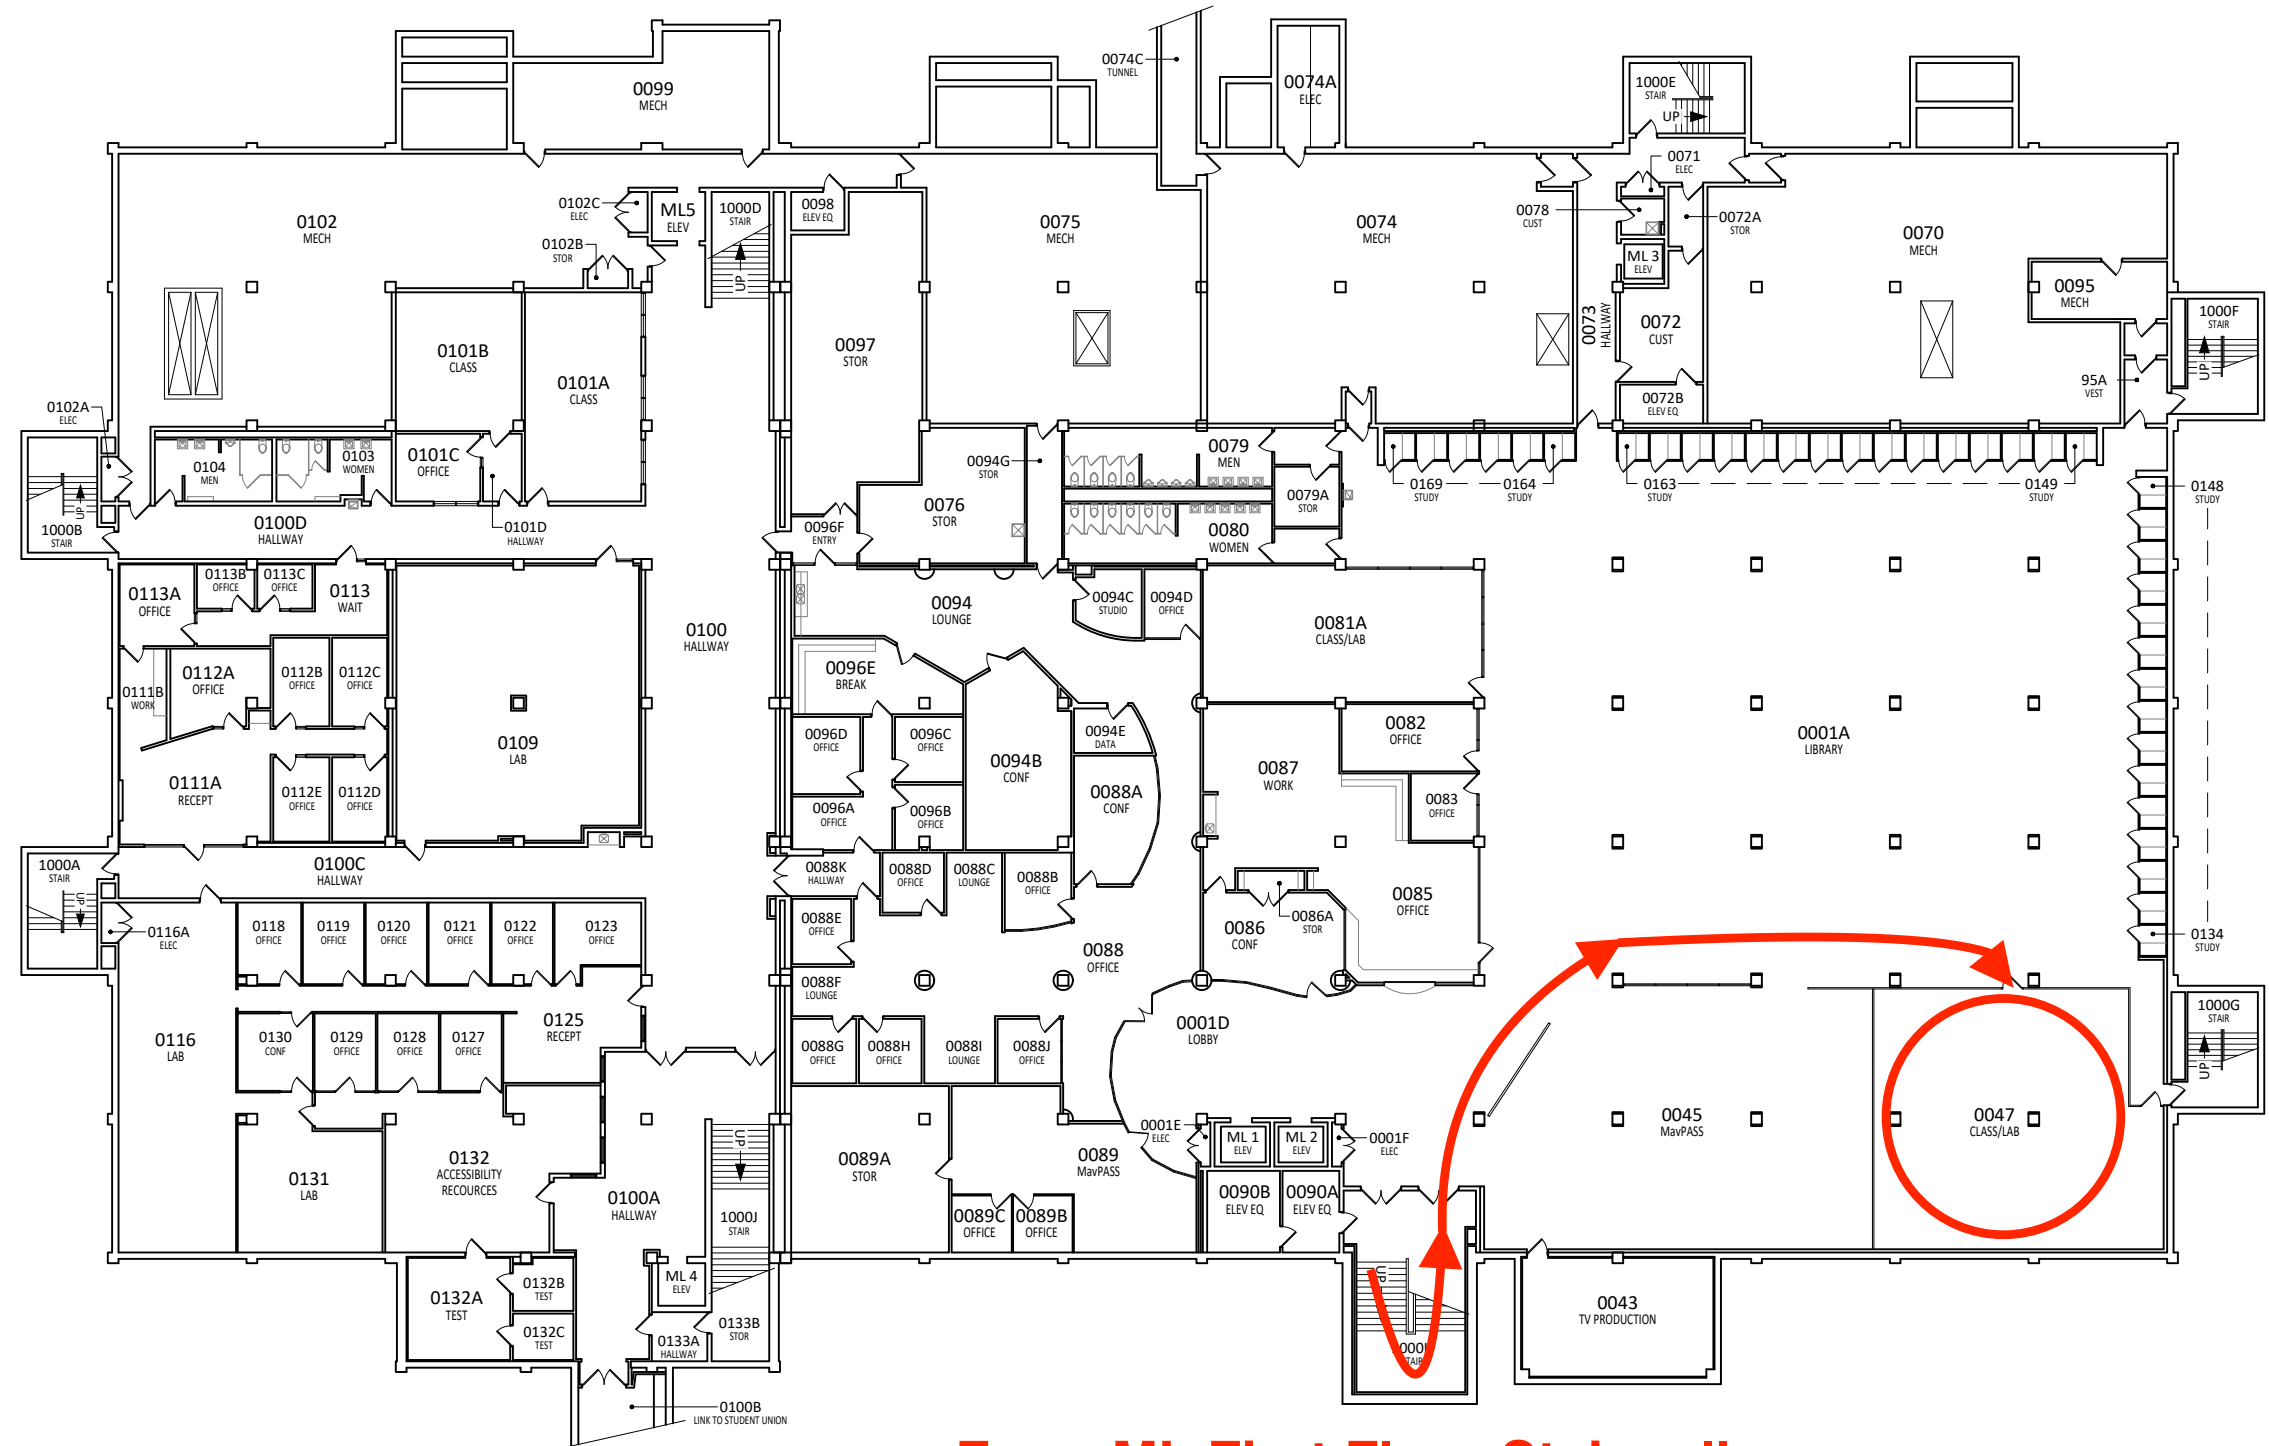

**Main Entrance
(facing CSU/Fountain)**

MINNESOTA STATE
UNIVERSITY
MANKATO
PLANNING & CONSTRUCTION

MEMORIAL LIBRARY
FIRST FLOOR
FLOOR PLAN
DRAWN BY: G. BORCHERT April 2021

From ML First Floor Stairwell
Video 1

MINNESOTA STATE UNIVERSITY MANKATO PLANNING & CONSTRUCTION	MEMORIAL LIBRARY LOWER LEVEL FLOOR PLAN
	DRAWN BY: G. BORCHERT April 2023