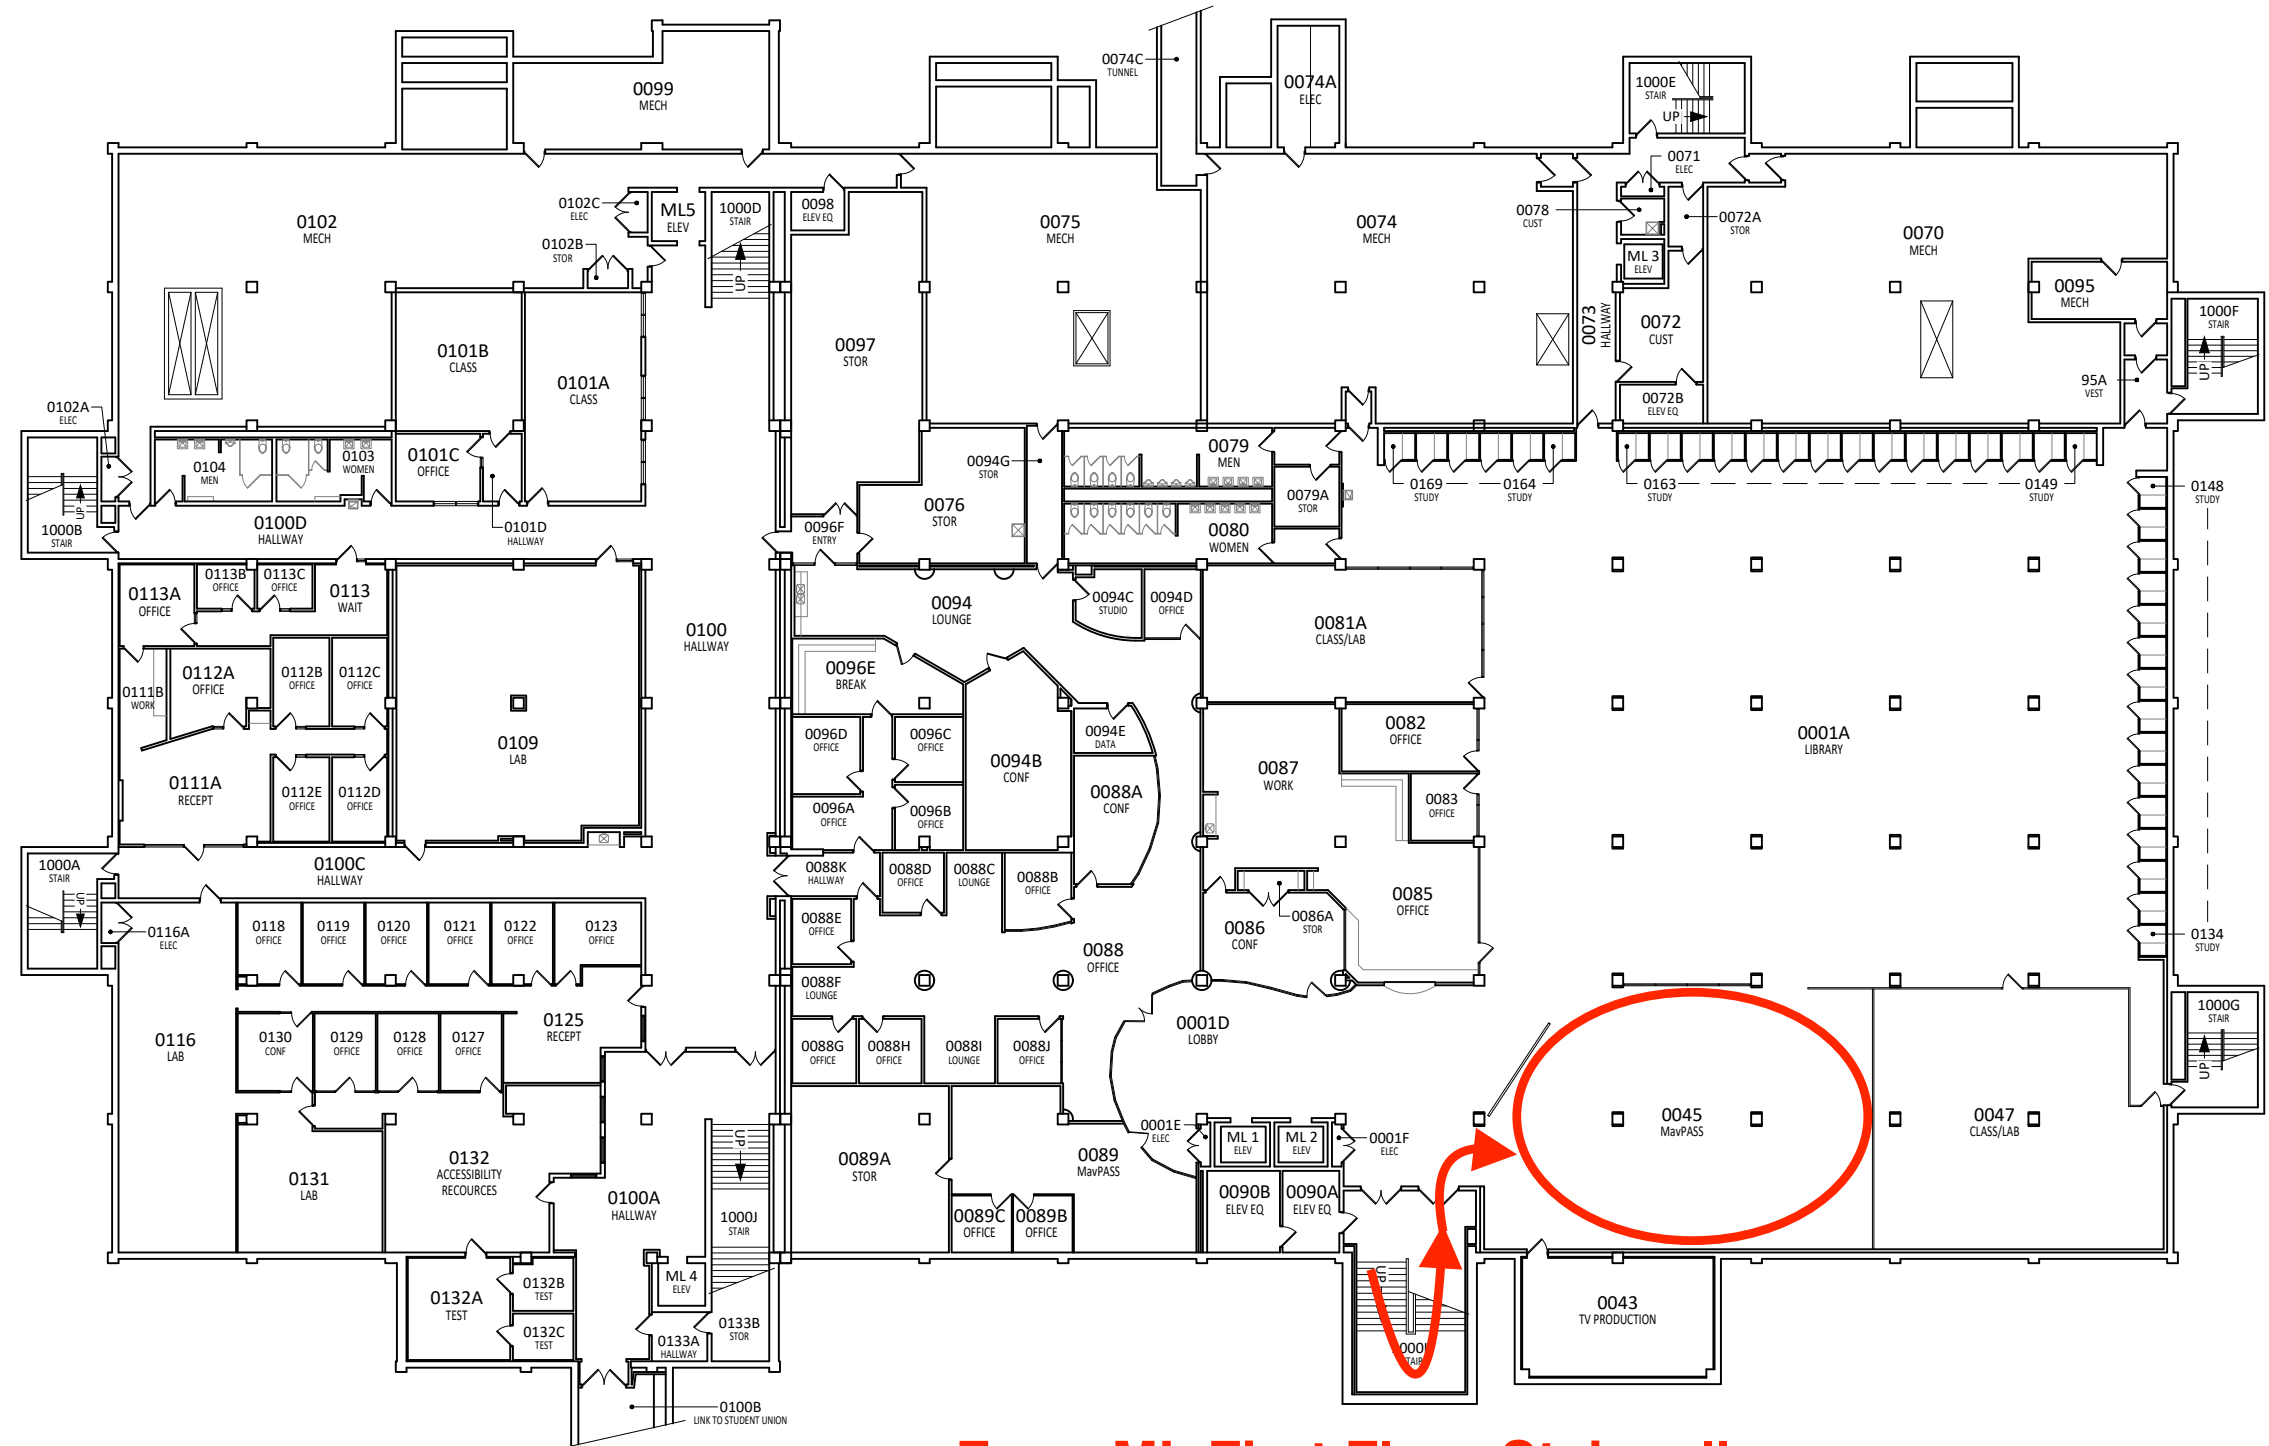

**Main Entrance
(facing CSU/Fountain)**

MINNESOTA STATE
UNIVERSITY
MANKATO
PLANNING & CONSTRUCTION

MEMORIAL LIBRARY
FIRST FLOOR
FLOOR PLAN
DRAWN BY: G. BORCHERT April 2021

From ML First Floor Stairwell
Video 1

MINNESOTA STATE UNIVERSITY MANKATO PLANNING & CONSTRUCTION	MEMORIAL LIBRARY LOWER LEVEL FLOOR PLAN
	DRAWN BY: G. BORCHERT April 2023