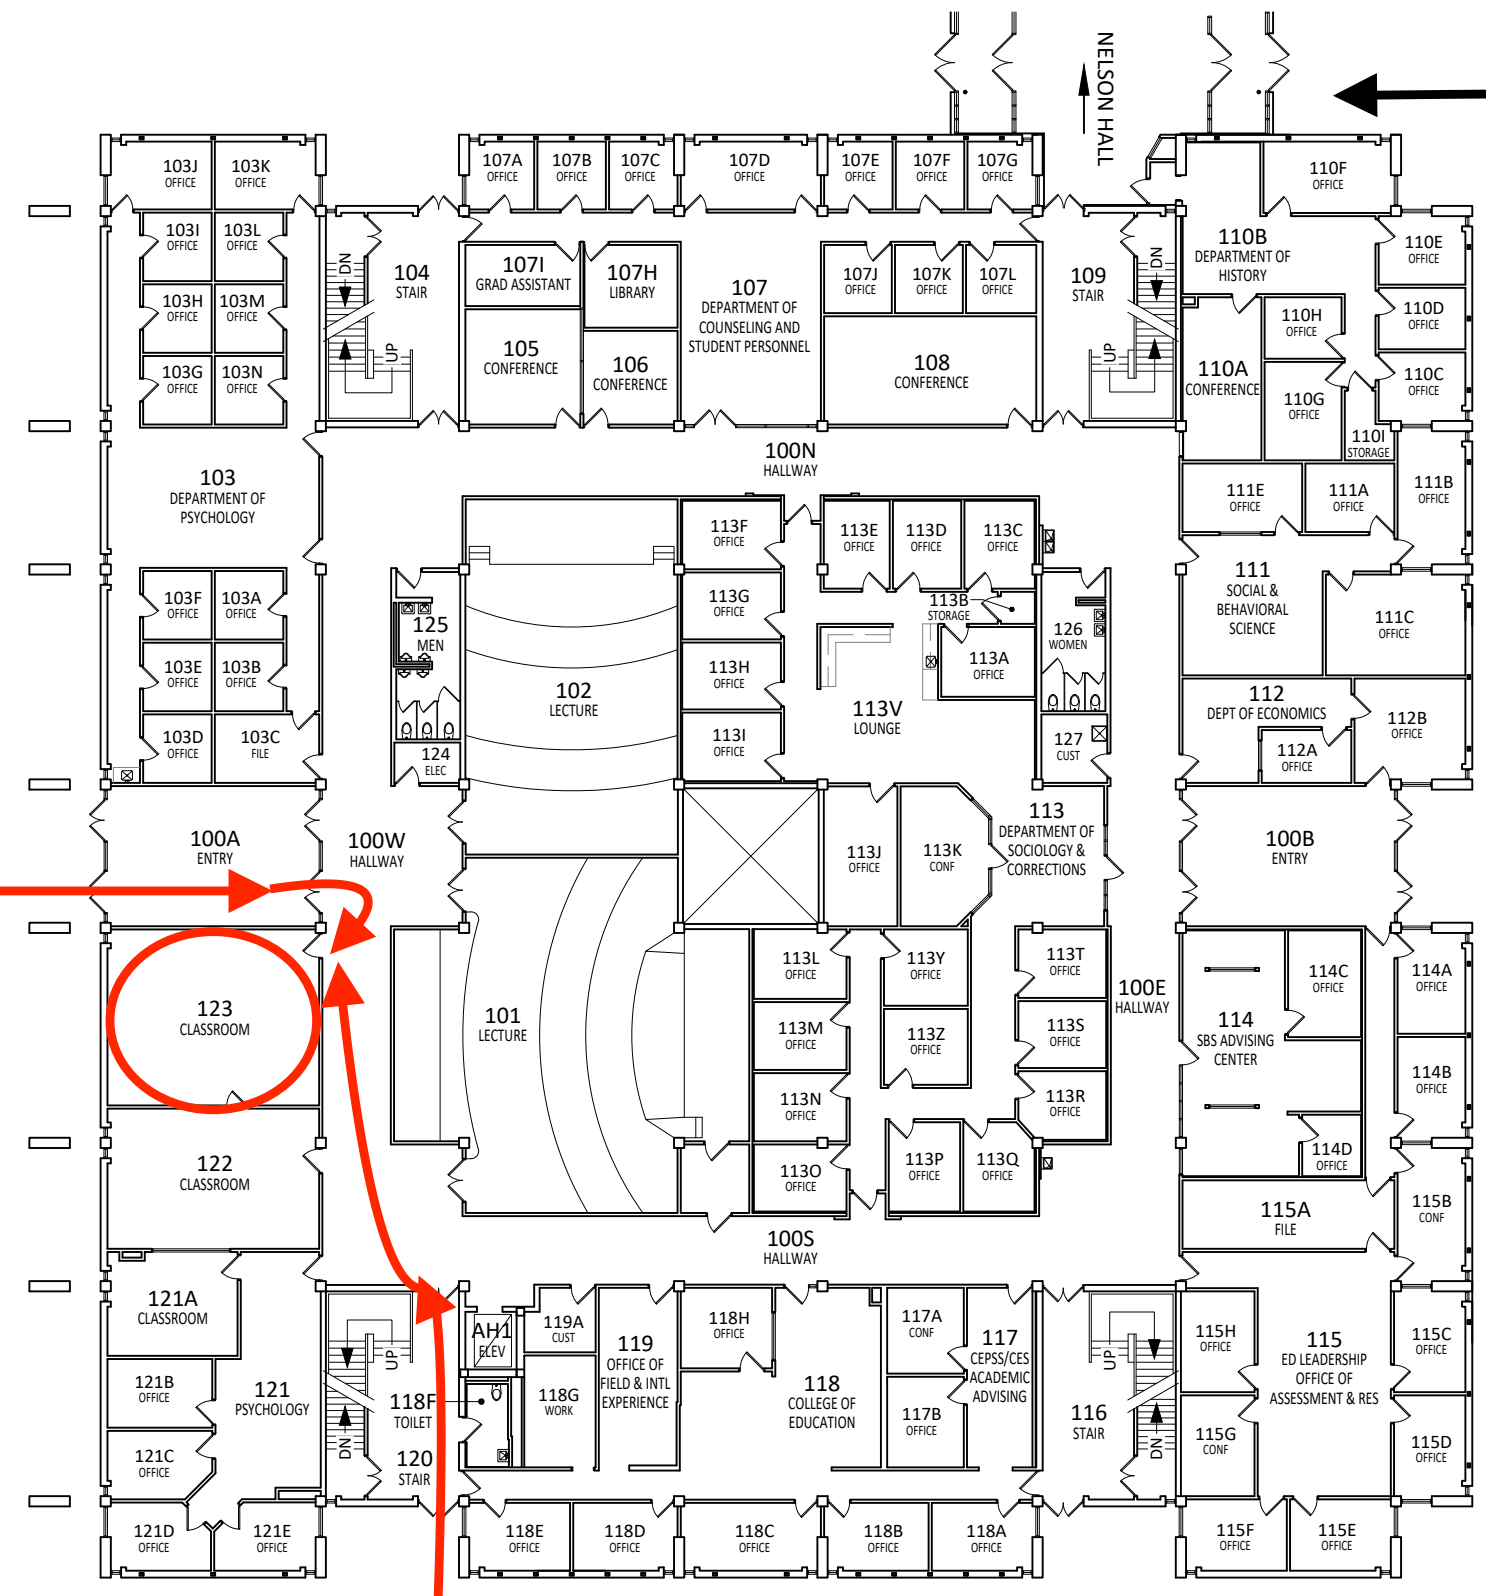

From Wissink Hall or
Trafton North/East

**Fountain
Entrance**
(Video 1)

**South 1
Entrance**
(Video 2)

From CSU/Wigley

From Morris Hall

MINNESOTA STATE
UNIVERSITY
MANKATO
PLANNING & CONSTRUCTION

ARMSTRONG HALL
FIRST FLOOR
FLOOR PLAN
DRAWN BY: G. BORCHERT April 2021