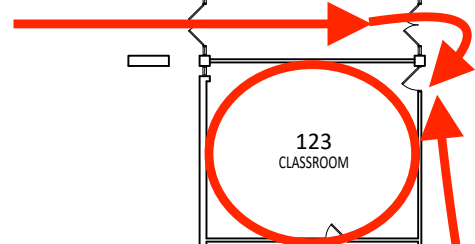

From Wissink Hall or
Trafton North/East

**Fountain
Entrance**
(Video 1)

**South 1
Entrance**
(Video 2)

From CSU/Wigley

From Morris Hall

MINNESOTA STATE
UNIVERSITY
MANKATO
PLANNING & CONSTRUCTION

ARMSTRONG HALL
FIRST FLOOR
FLOOR PLAN
DRAWN BY: G. BORCHERT April 2021