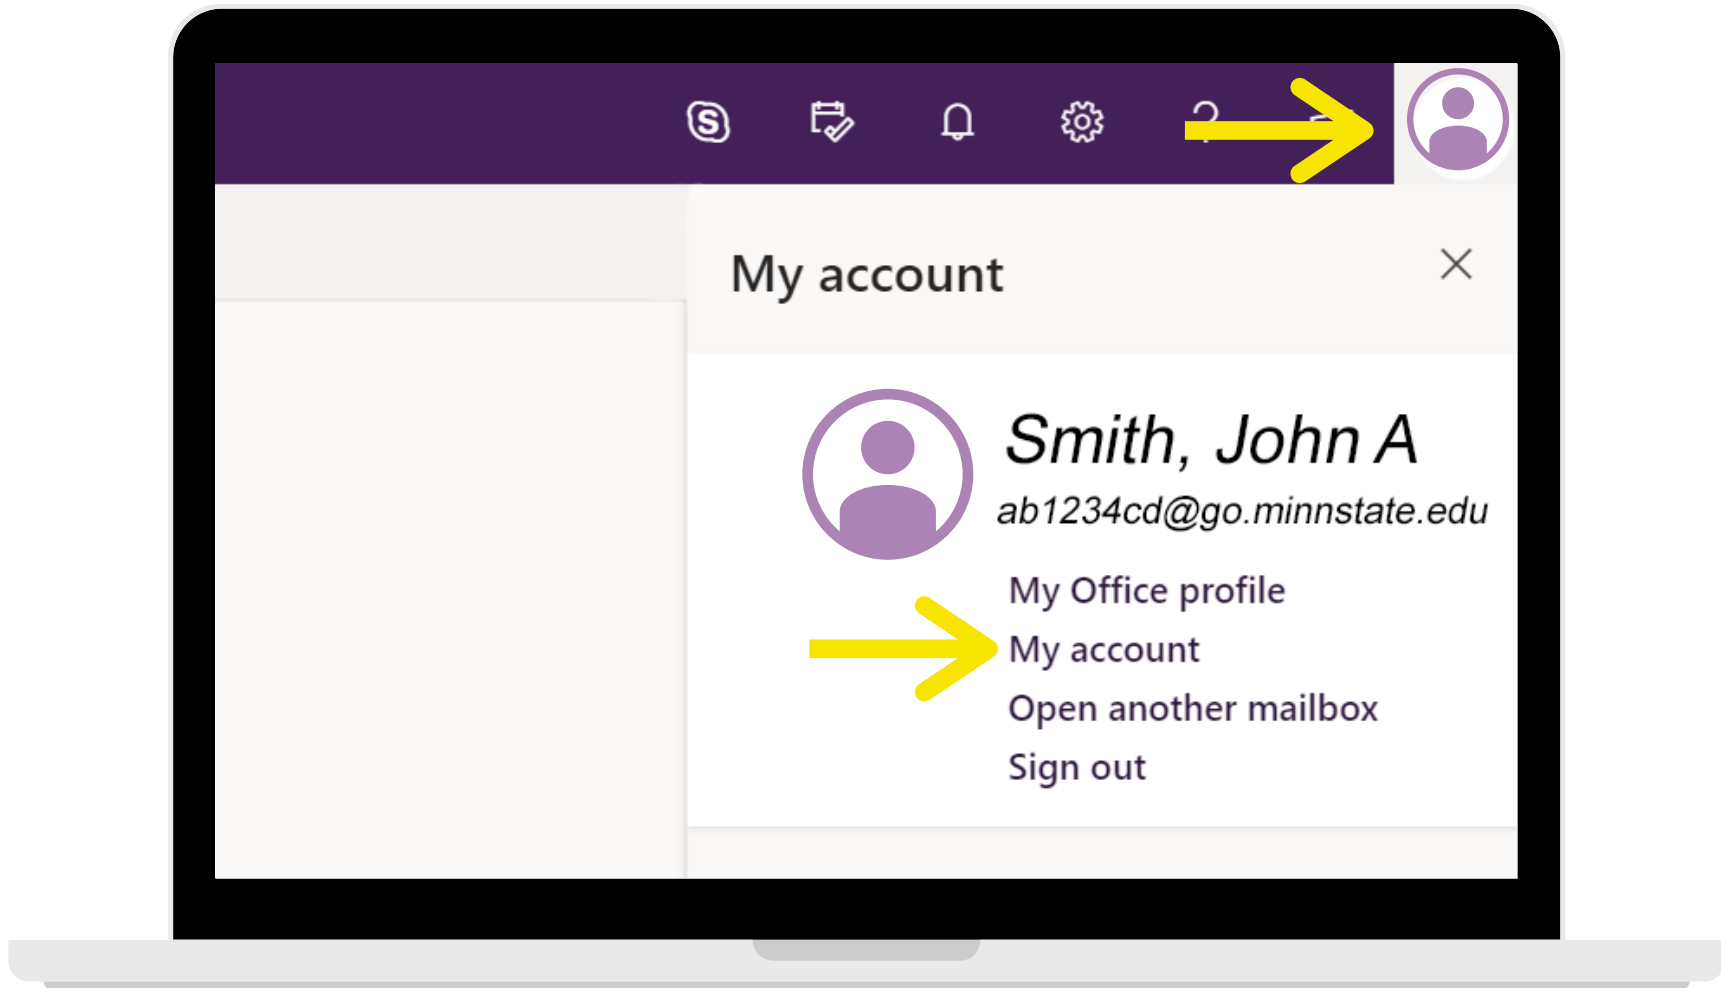

2

Click on your profile photo in the top right of the screen, then click "My Account"