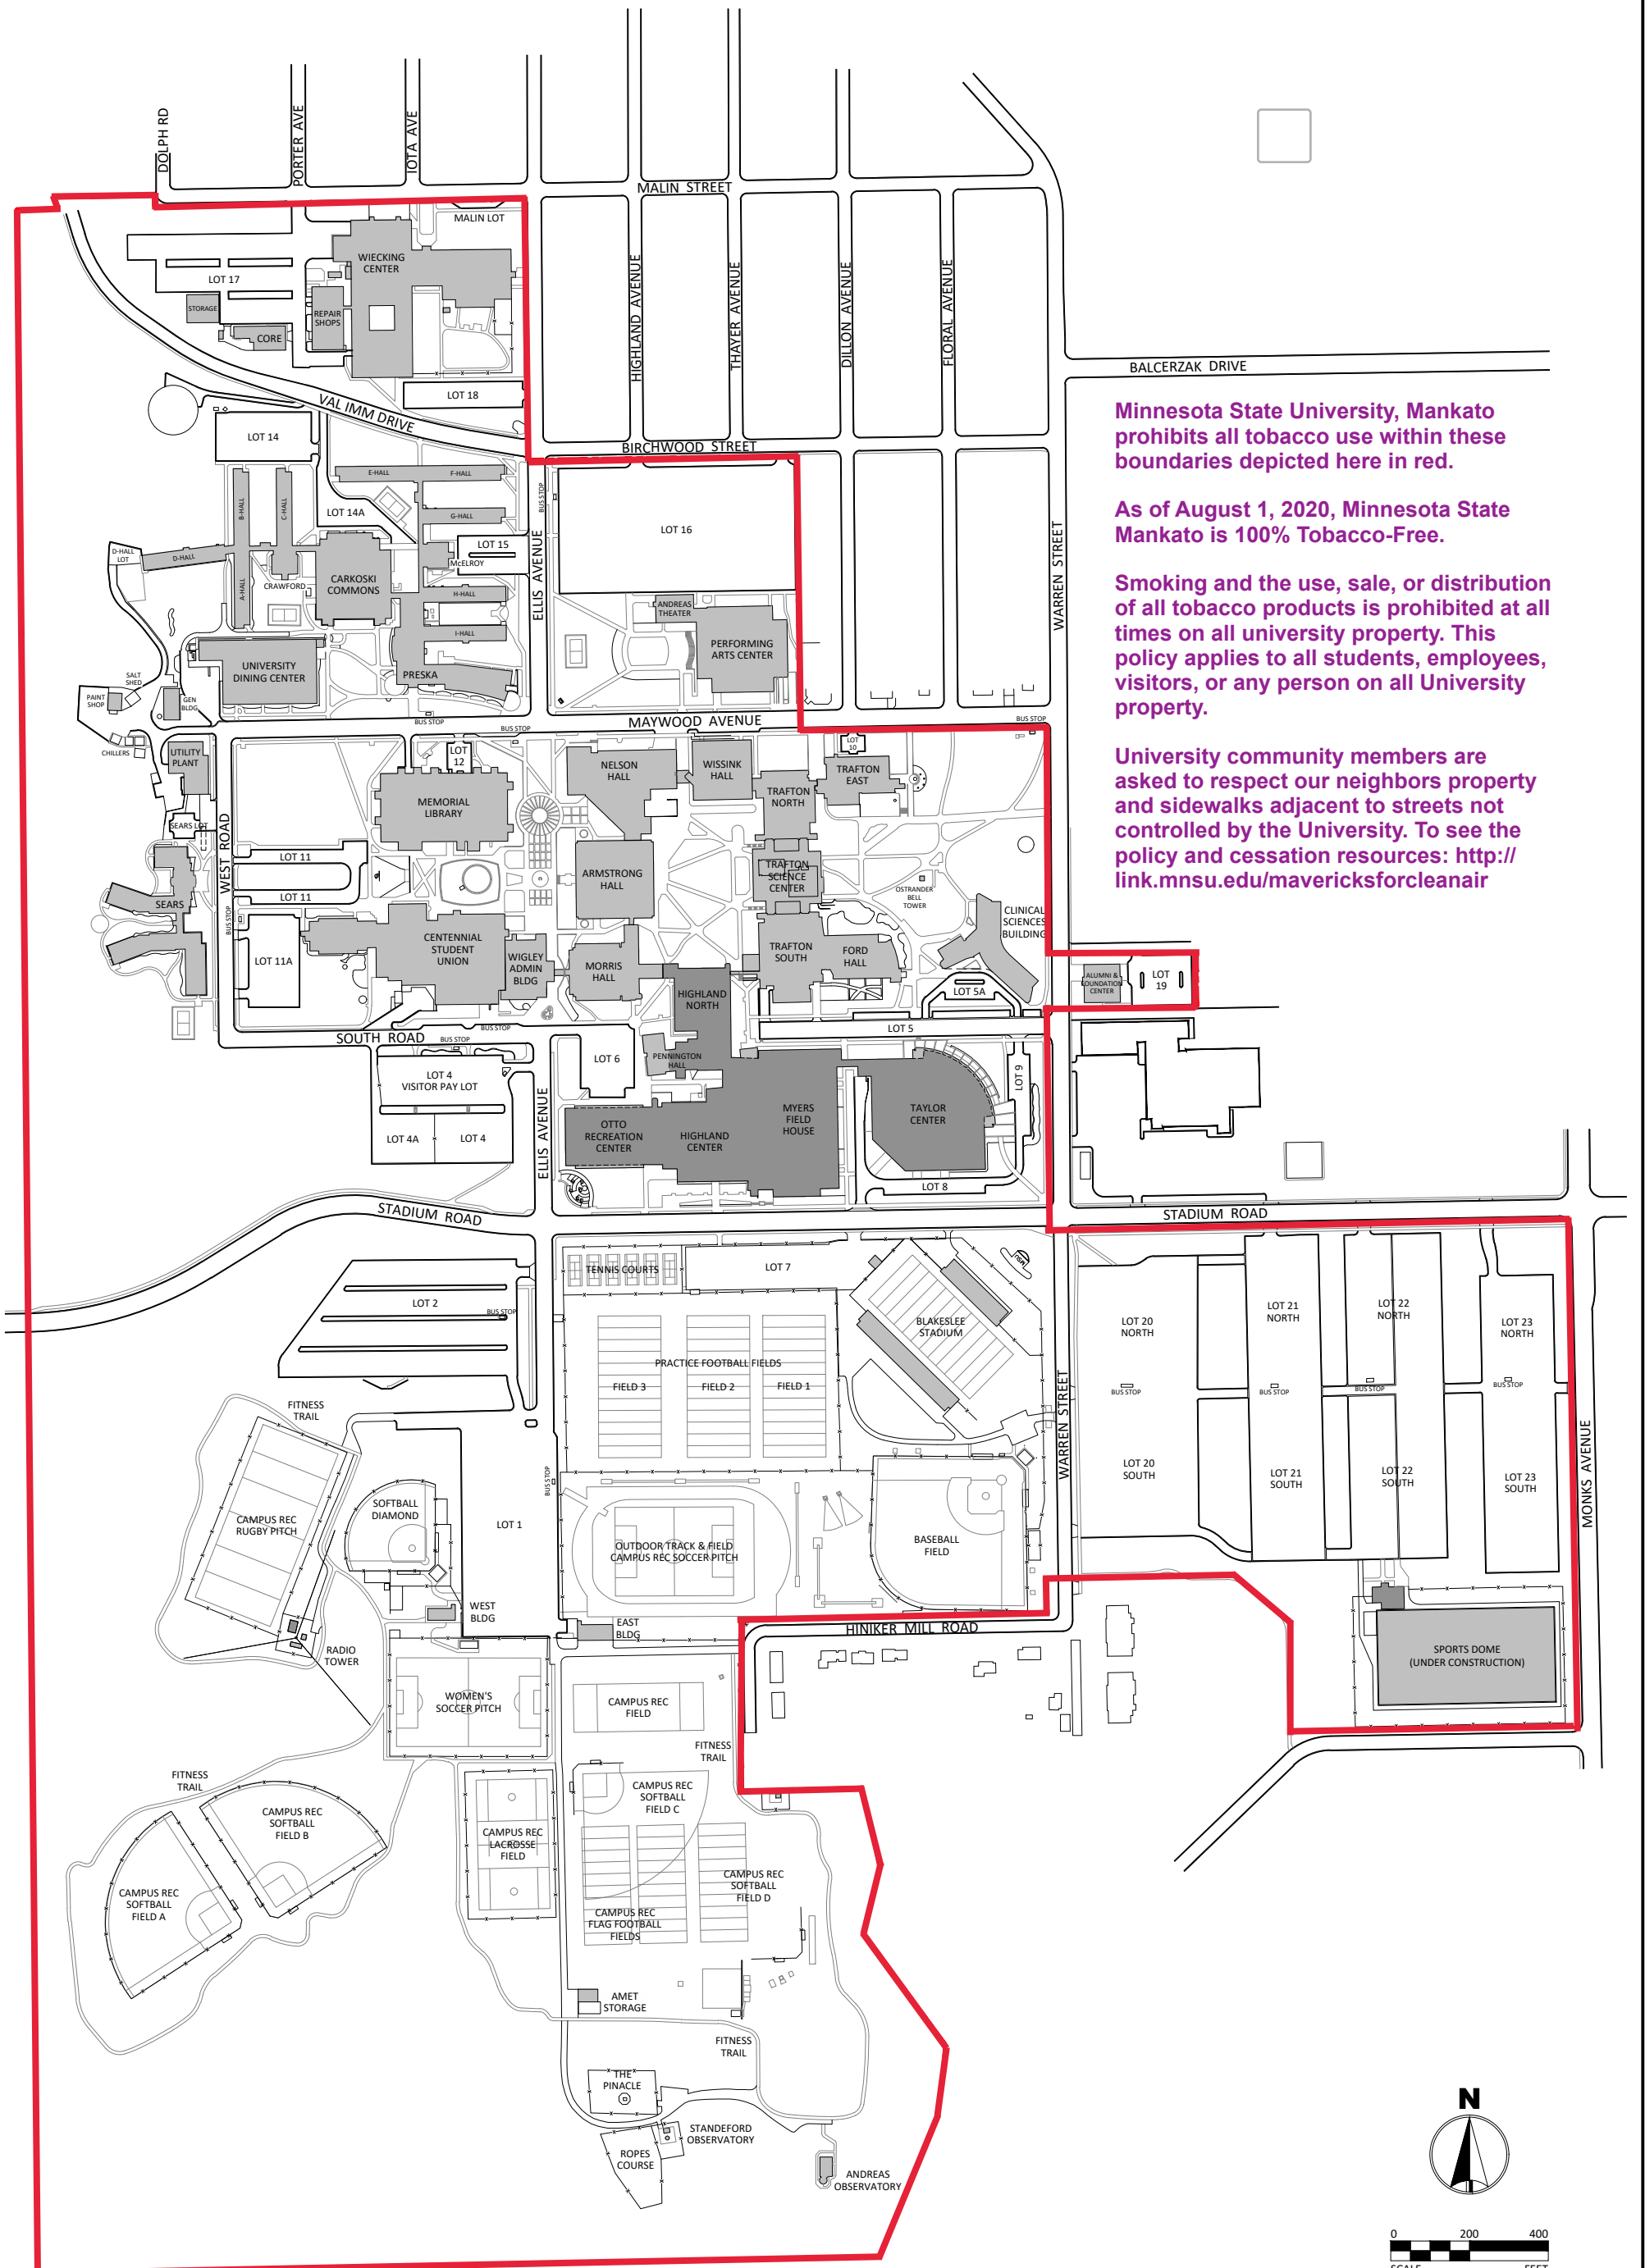

MINNESOTA STATE UNIVERSITY MANKATO

CAMPUS MAP

Minnesota State University, Mankato prohibits all tobacco use within these boundaries depicted here in red.

As of August 1, 2020, Minnesota State Mankato is 100% Tobacco-Free.

University community members are asked to respect our neighbors property and sidewalks adjacent to streets not controlled by the University. To see the policy and cessation resources: <http://link.mnsu.edu/mavericksforcleanair>