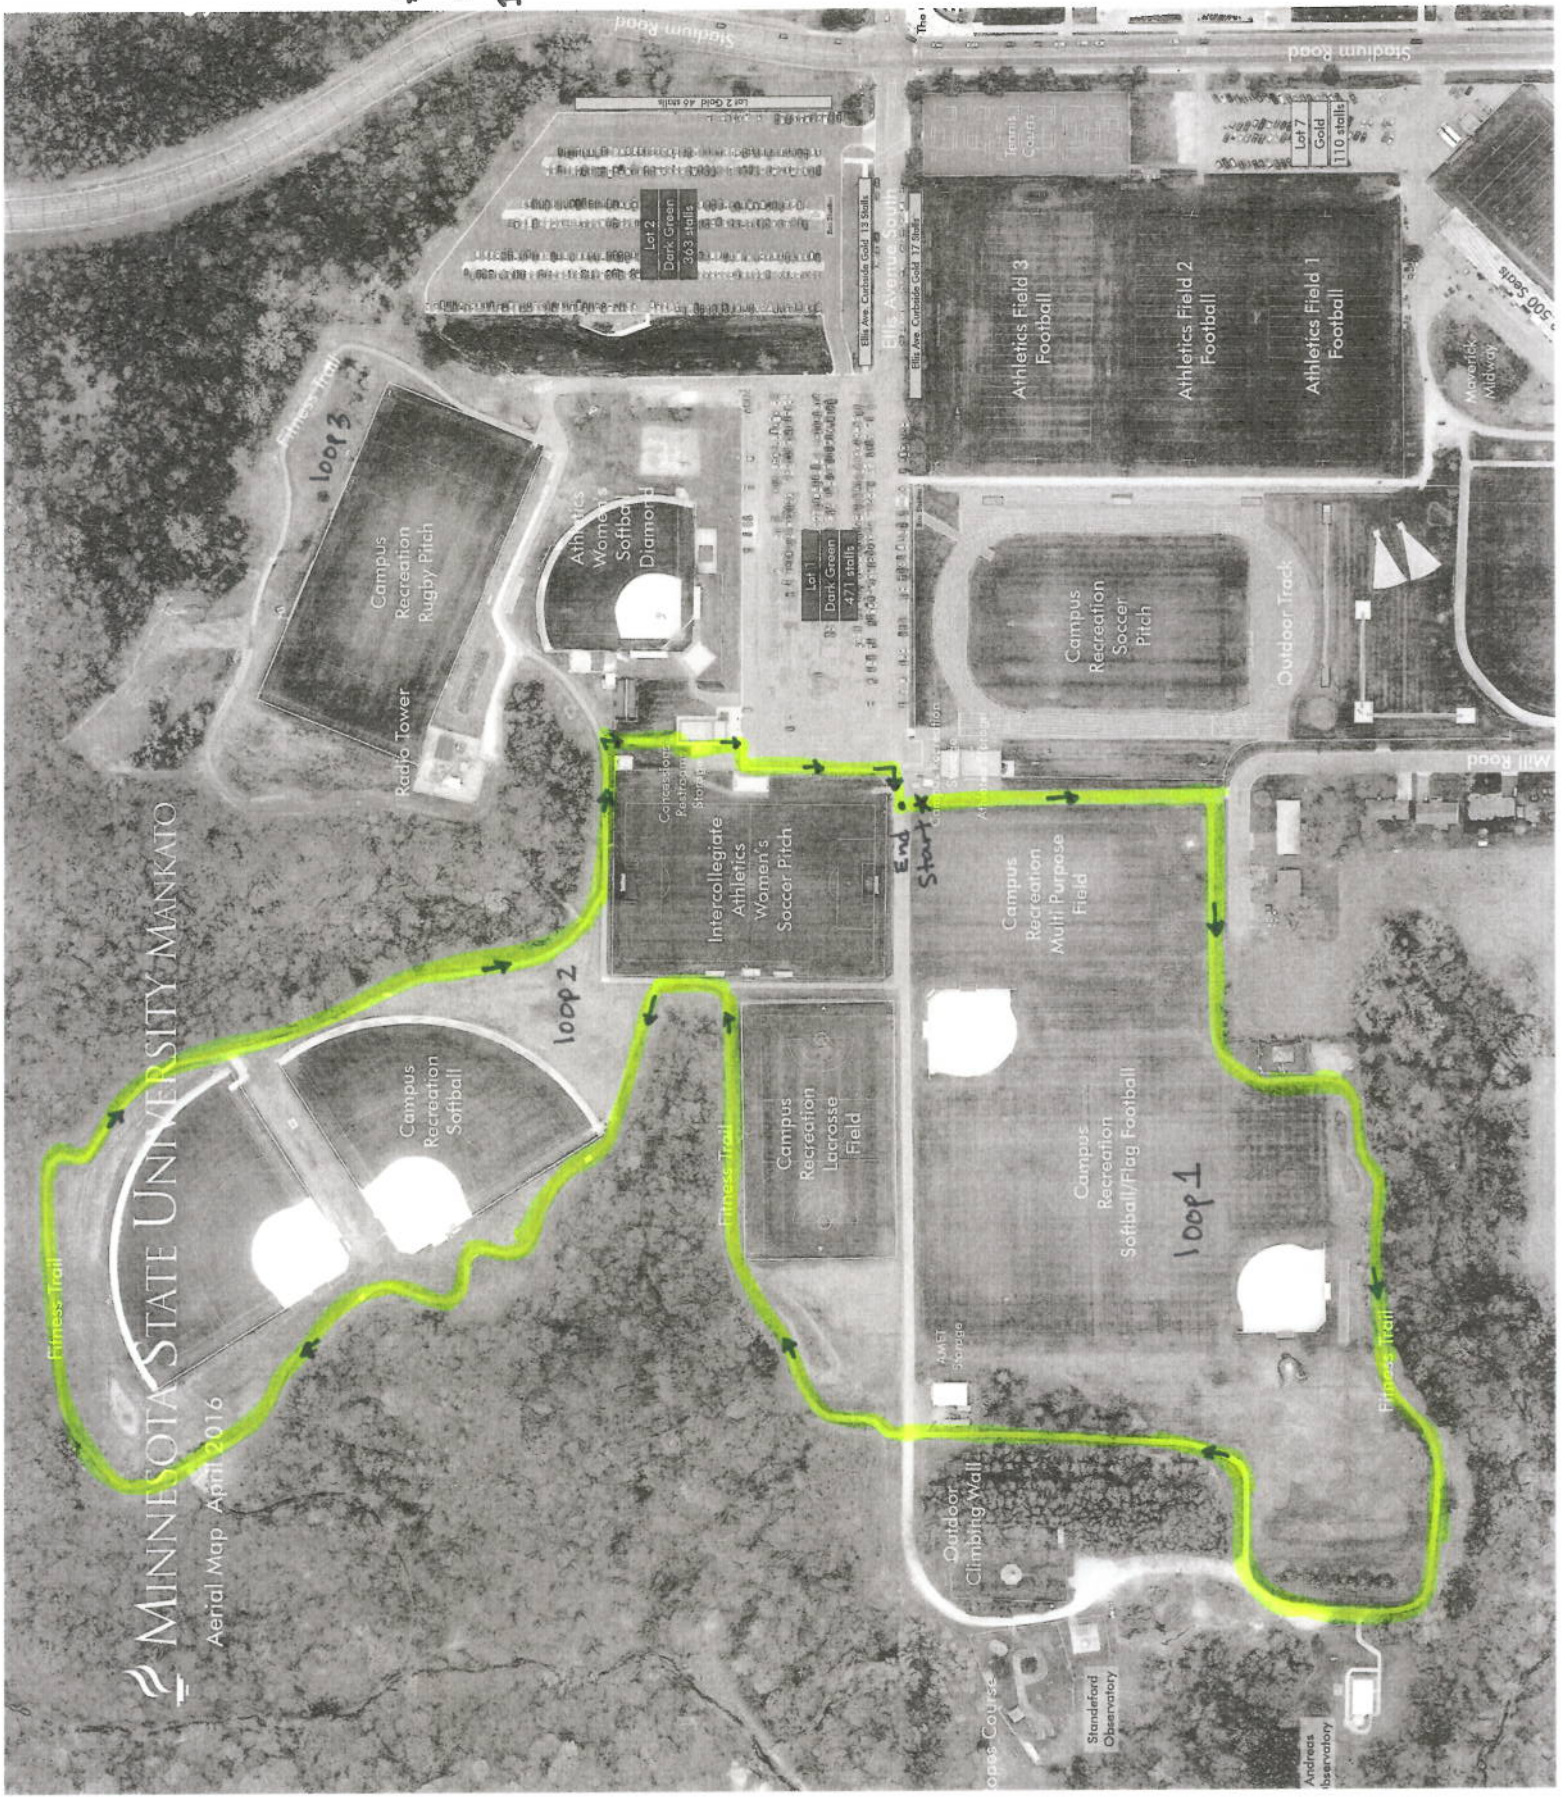

MSU
Fitness
Trail

* Start
- End
1.37 miles

loop 1
loop 2

MINNESOTA STATE UNIVERSITY MANKATO

Aerial Map April 2016

Fitness Trail

loop 3

loop 2

loop 1

Start

End

Campus Recreation Rugby Pitch

Athletics Women's Softball Diamond

Intercollegiate Athletics Women's Soccer Pitch

Campus Recreation Lacrosse Field

Campus Recreation Softball

Campus Recreation Multi Purpose Field

Campus Recreation Softball/Flag Football

Outdoor Climbing Wall

Standford Observatory

Andreas Observatory

Campus Recreation Soccer Pitch

Outdoor Track

Athletics Field 3 Football

Athletics Field 2 Football

Athletics Field 1 Football

Let 2 Dark Green 363 stalls

Let 1 Dark Green 471 stalls

Let 7 Gold 110 stalls

Stadium Road

Stadium Road

Mill Road