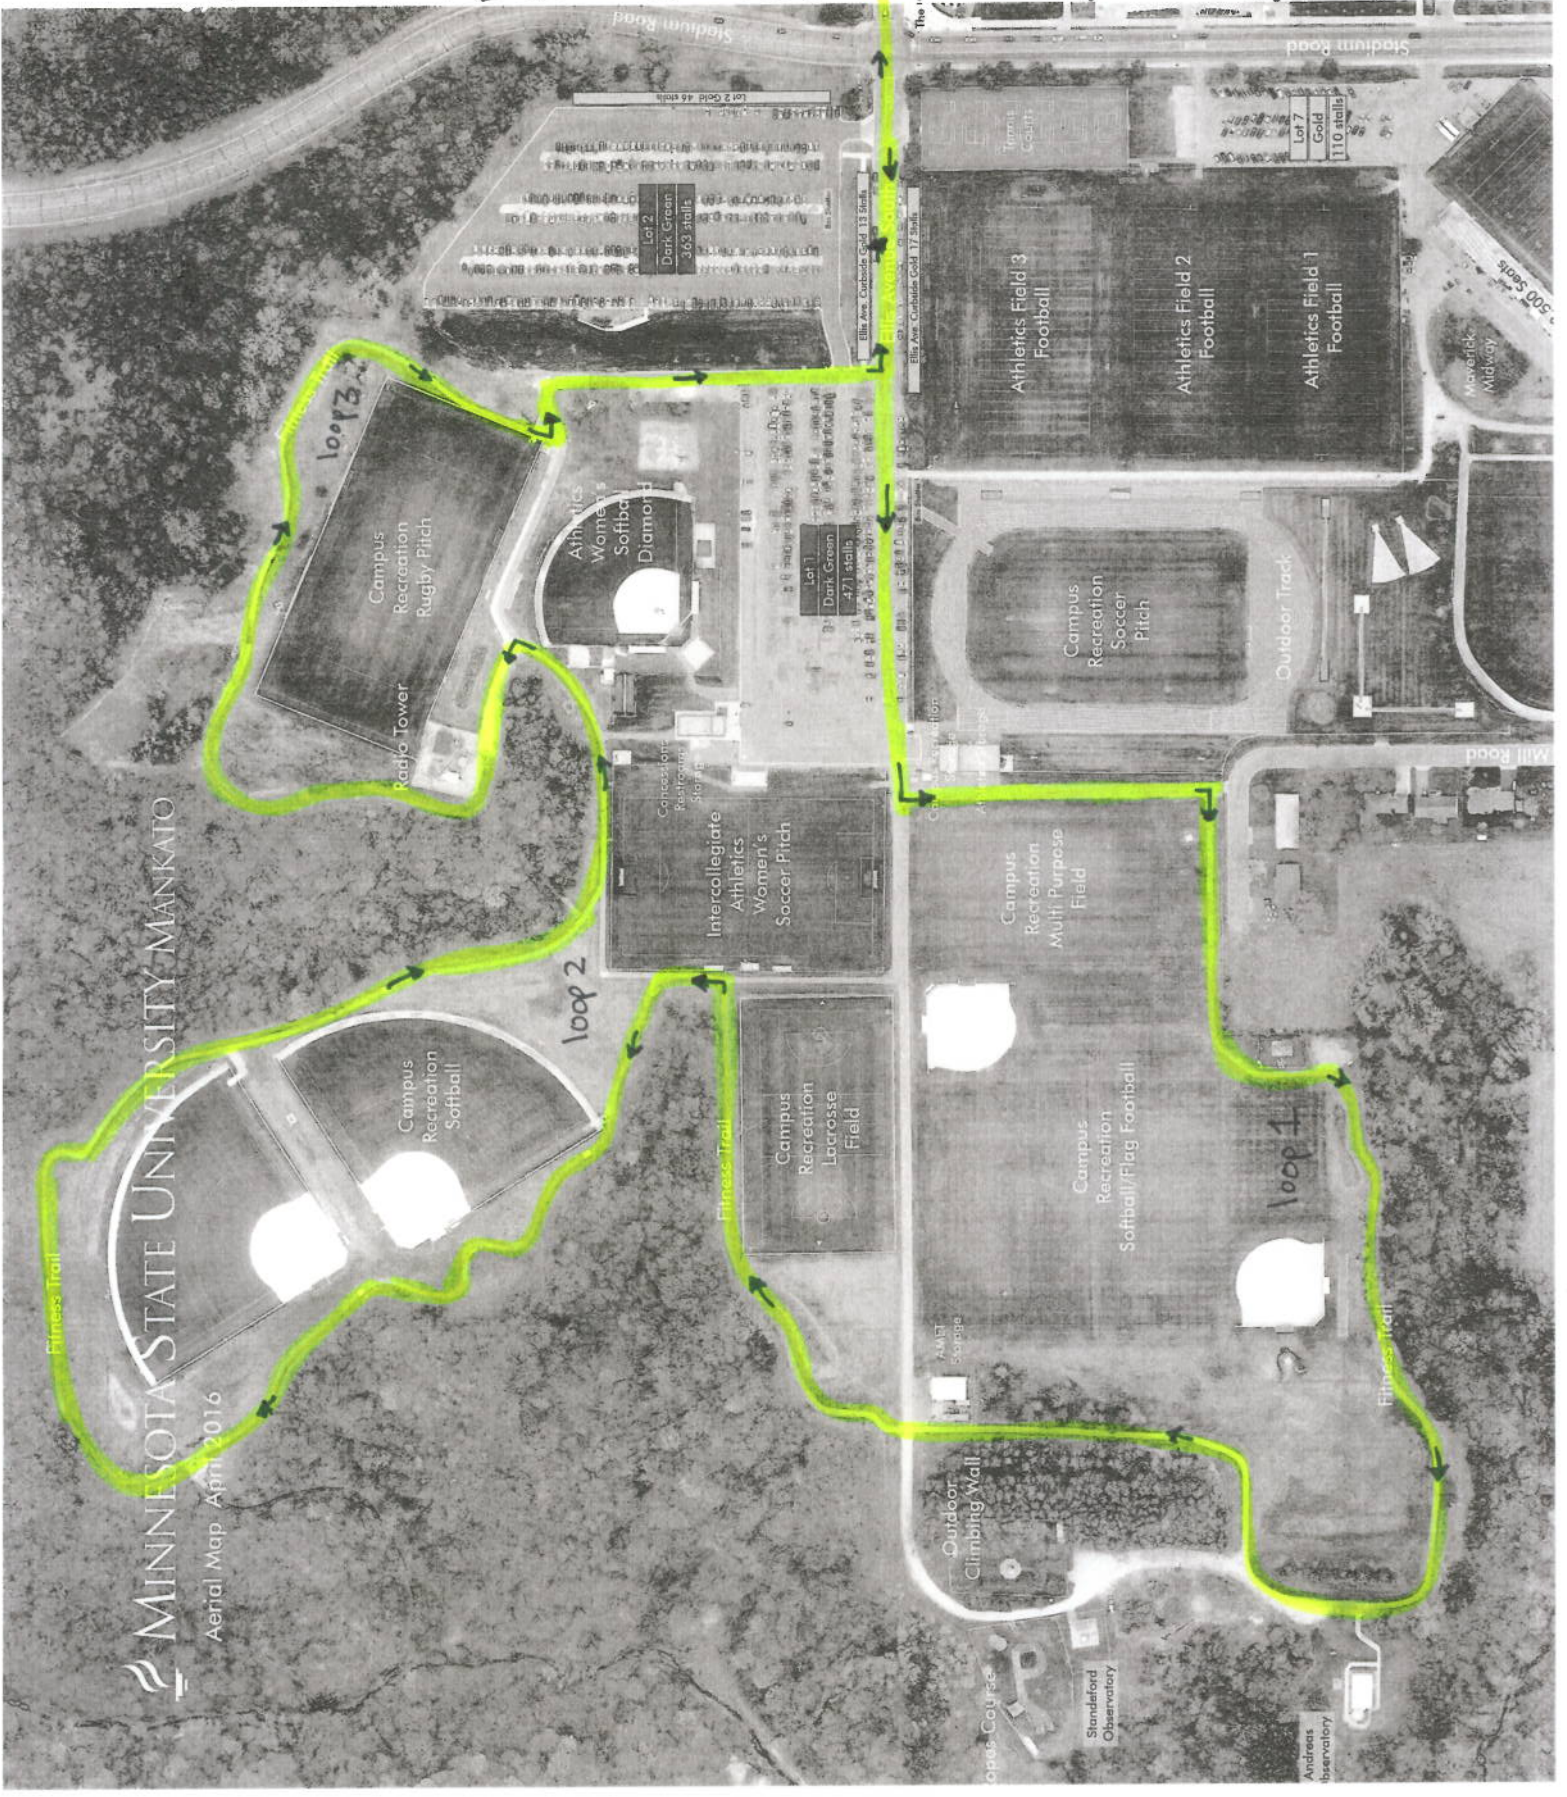

MINNESOTA STATE UNIVERSITY MANKATO

Aerial Map, April 2016

* Start and end at Otto Rec Center
From Otto Rec Center go to fitness trail start, complete all loops, go behind lot 2 back to Otto Rec. *
start . End
2.25 miles

Fitness Trail

Fitness Trail

Fitness Trail

loop 3

loop 2

loop 1

Outdoor Climbing Wall

Standford Observatory

Andreas Observatory

Radio Tower

Campus Recreation Rugby Pitch

Athletics Women's Softball Diamond

Campus Recreation Lacrosse Field

Campus Recreation Multi Purpose Field

Campus Recreation Softball/Flag Football

Campus Recreation Soccer Pitch

Outdoor Track

Athletics Field 3 Football

Athletics Field 2 Football

Athletics Field 1 Football

Stadium Road

Stadium Road

Mill Road

Maverick Midway

500 Soils

Lot 2 Dark Green 263 stalls

Lot 1 Dark Green 471 stalls

Ellis Ave. Carhubs Gold 13 stalls

Ellis Ave. Carhubs Gold 17 stalls

Lot 7 Gold 110 stalls

Terminis Courts

Open Course