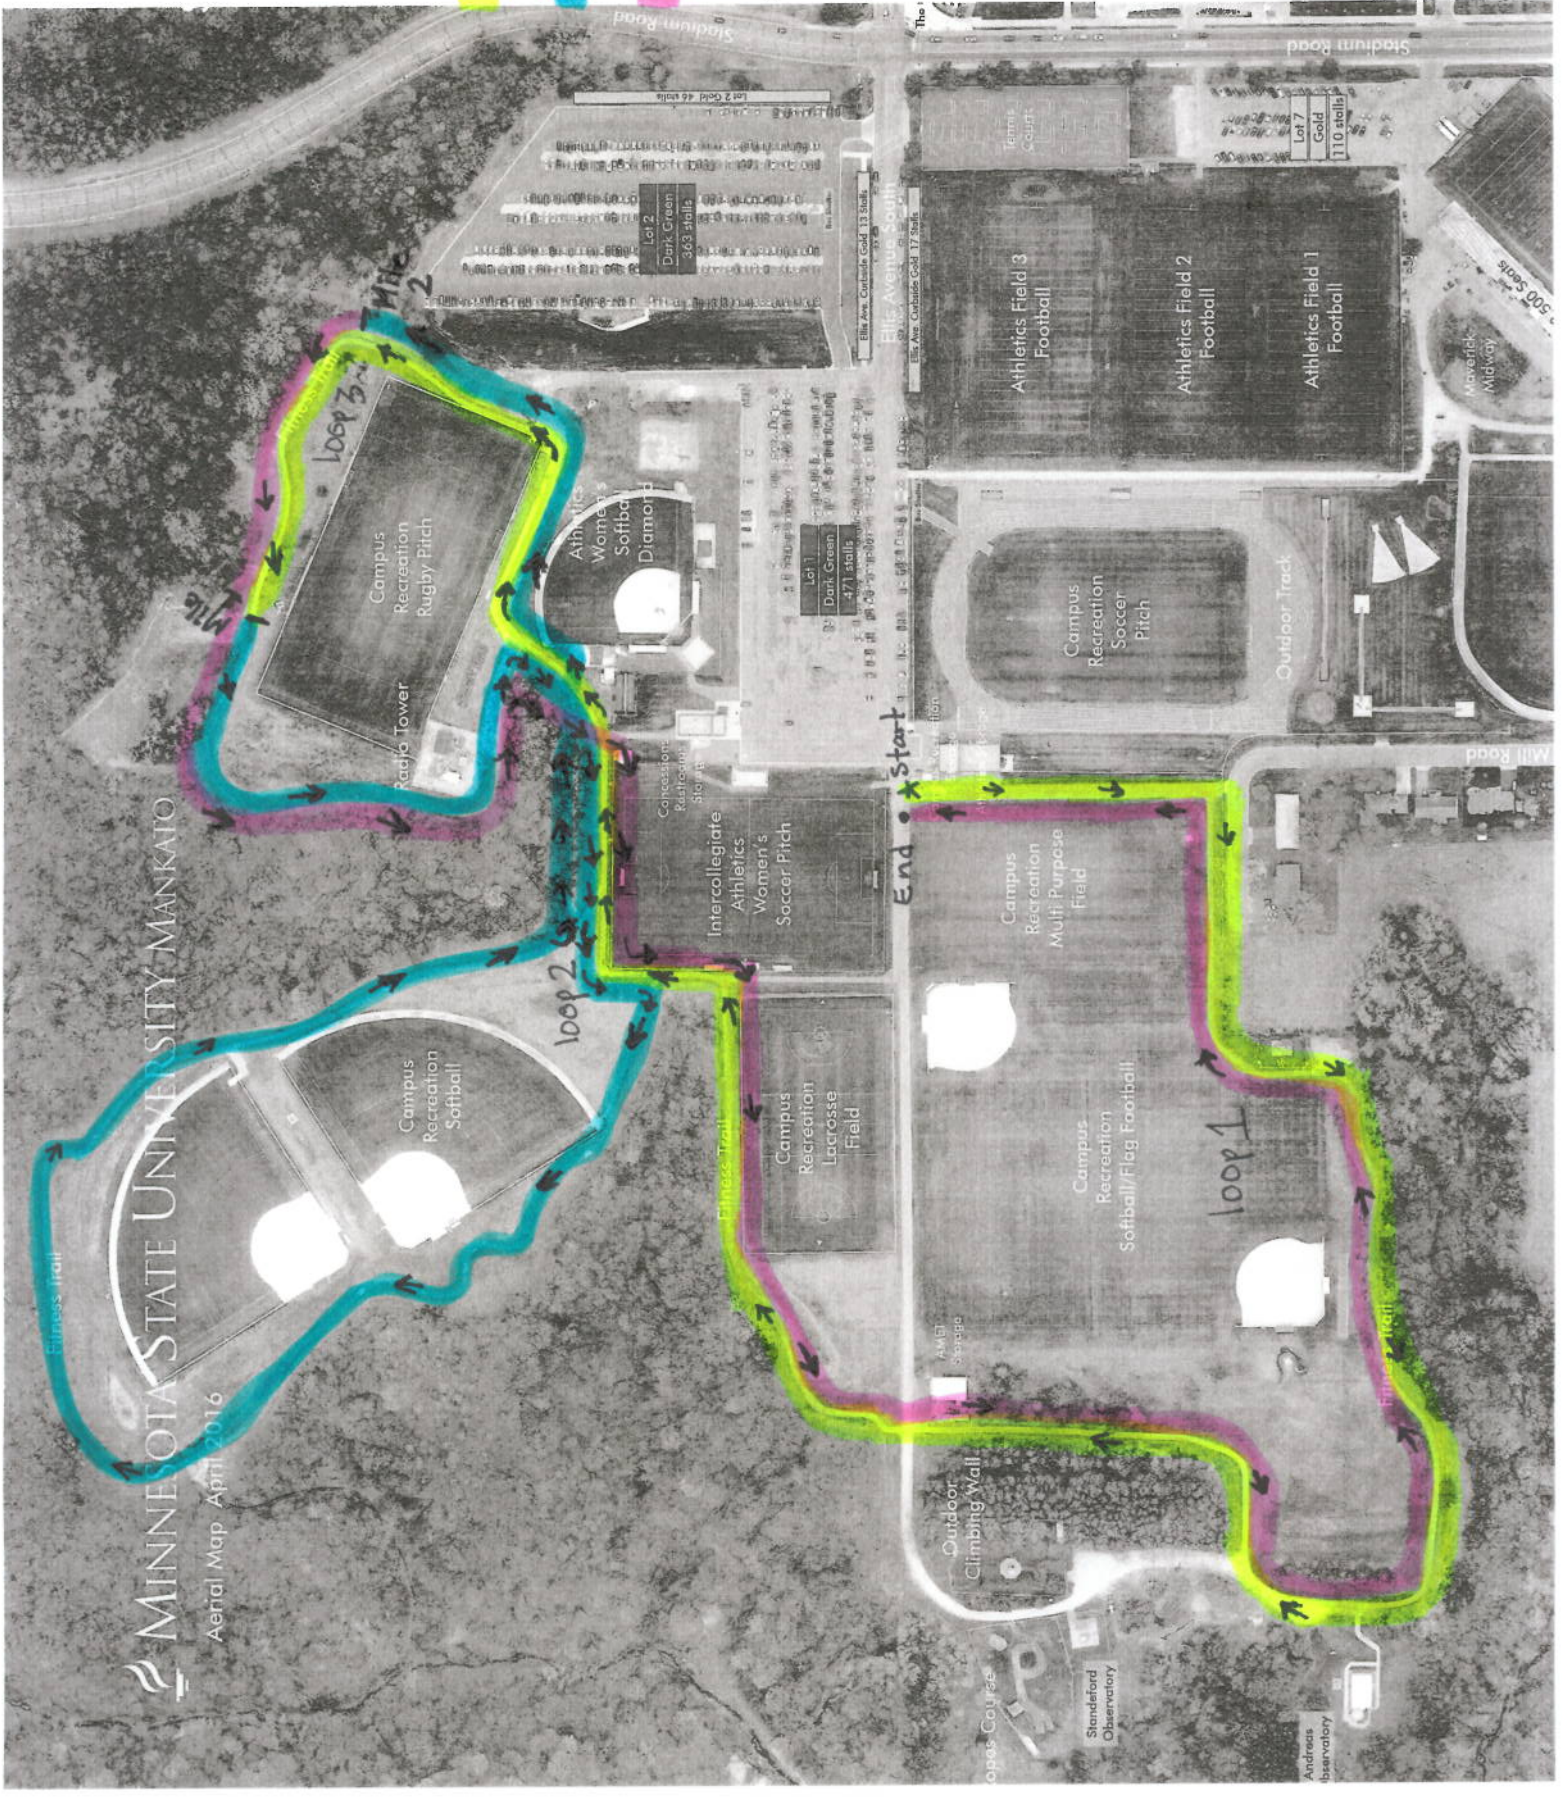

MSU
Fitness
Trail
5K

Mile 4

Mile 2

Mile 3

* Start
and
End at
Same
Place

MINNESOTA STATE UNIVERSITY MANKATO
Aerial Map, April 2016