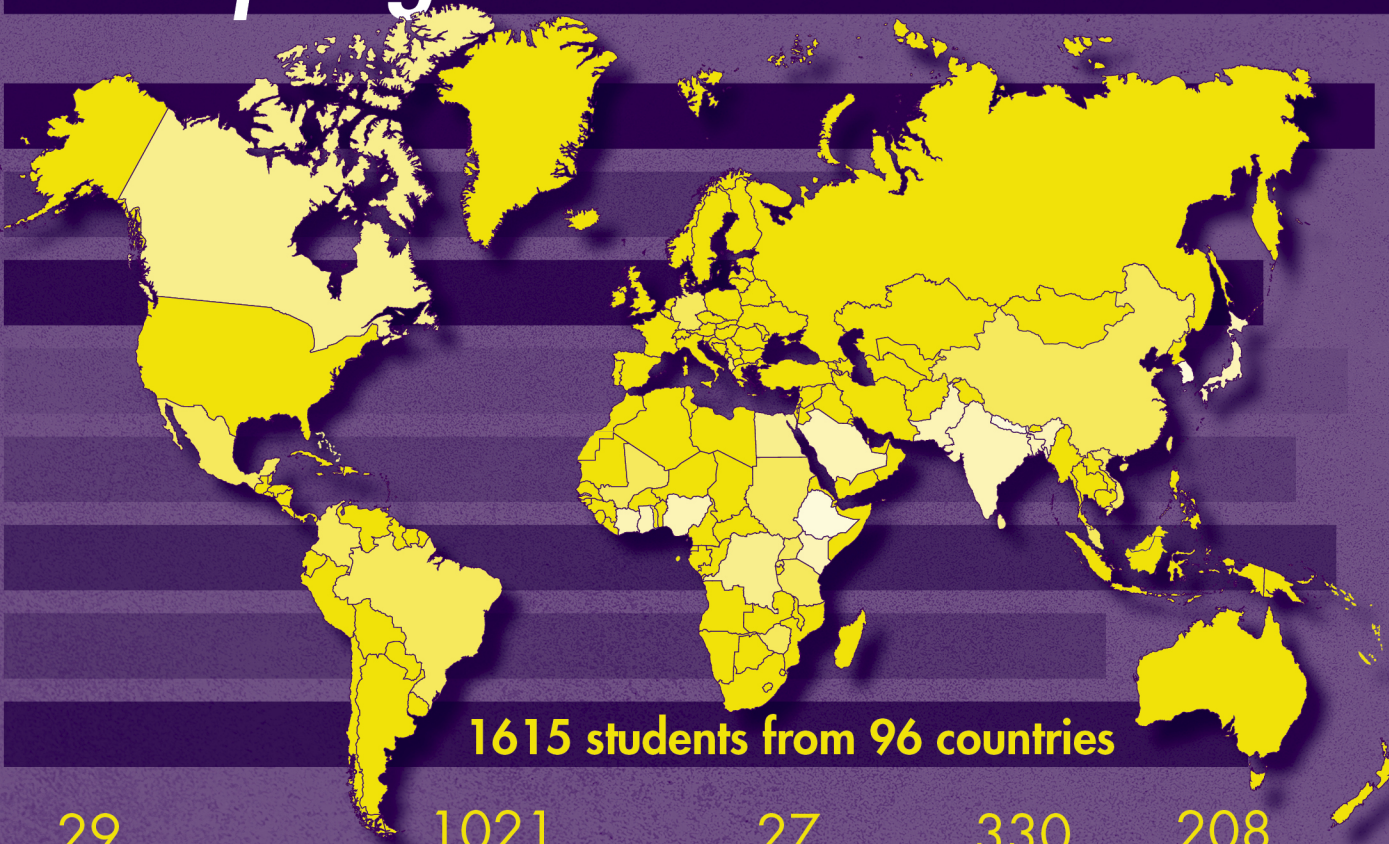

Spring 2022 International Student Population

1615 students from 96 countries

29 Intensive English Program Students
1021 Undergraduate Students
27 Exchange Student
330 OPT Students
208 Graduate Students

Student Services

Refer A Friend Scholarship

33 Scholarships Awarded

Steps to Success

63 Students Awarded in Fall 2021

Prospective Student Support Events

Accepted Student Virtual Fair

183 Students Attended

International Transfer Fair

32 Students Attended

Population by Country

Ethiopia 208	Afghanistan *	Moldova *
Nepal 142	Angola *	Mongolia *
South Korea . 103	Argentina *	Morocco *
Saudi Arabia. 86	Azerbaijan *	Netherlands . . *
Bangladesh . . 77	Belgium. *	New Zealand . *
India 77	Belize *	Nicaragua. . . . *
Ivory Coast . . 63	Benin *	Niger *
Kenya 58	Bolivia. *	No Ireland. . . . *
Nigeria 49	Bosnia&Herz. . *	Norway *
Pakistan 37	Burkina Faso . . *	Panama *
Japan 33	Burma. *	Philippines . . . *
Ghana 28	Cambodia *	Poland *
Egypt 20	Cameroon *	Romania *
Sri Lanka. . . . 20	Cyprus *	Russian Fed. . . . *
Canada. 16	Czech Republ . . *	Sierra Leone . . *
Gambia 13	Denmark. *	Singapore *
Dem Congo. . 12	Dominica. *	Slovakia *
Bahamas. . . . 11	Ecuador *	South Africa . . *
China 10	El Salvador . . . *	Switzerland. . . . *
Vietnam 10	Finland *	Syria. *
Colombia 9	France. *	Taiwan *
Germany. . . . 8	Hong Kong . . . *	Thailand *
Malaysia. . . . 7	Indonesia *	Togo *
Sudan. 7	Iran. *	Tunisia *
Tanzania. . . . 7	Italy *	Turkey. *
Mexico 6	Jamaica *	Turkmenistan. . . *
Rwanda 6	Jordan *	Ukraine. *
Zimbabwe. . . 6	Kuwait *	Uzbekistan *
Albania. 5	Latvia *	Venezuela *
Brazil 5	Liberia *	West Bank. . . . *
Mali 5	Lithuania. . . . *	Yemen. *
Uganda. 5	Mauritania . . . *	Zambia *

Top 5 countries