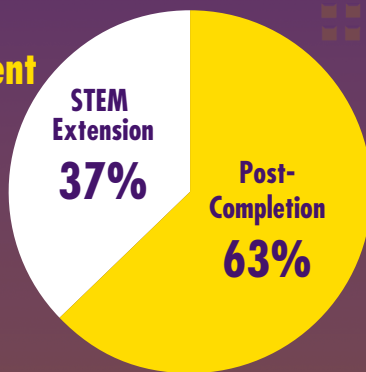

International Student Population - Fall 2017

1401 Enrolled Students from 90 Countries

1068 Undergraduates • 216 Graduates • 117 Non-Degree Seeking

Enrollment by Gender

OPT Enrollment

Country	#
Australia	*
Bangladesh	60
Bahamas	11
Bahrain	*
Bolivia	*
Brazil	*
Burkina Faso	*
Cameroon	11
Canada	13
Columbia	16
China	25
Congo	20
Cote d'Ivoire	67
Dominica	*
Ecuador	*
Egypt	20
Ethiopia	65
Fiji	*
Finland	*
France	*
Gabon	*
Gambia	8
Germany	15
Ghana	18
Guatemala	*
Guinea	*
Honduras	*
Hong Kong	*
Hungary	*
Iceland	*