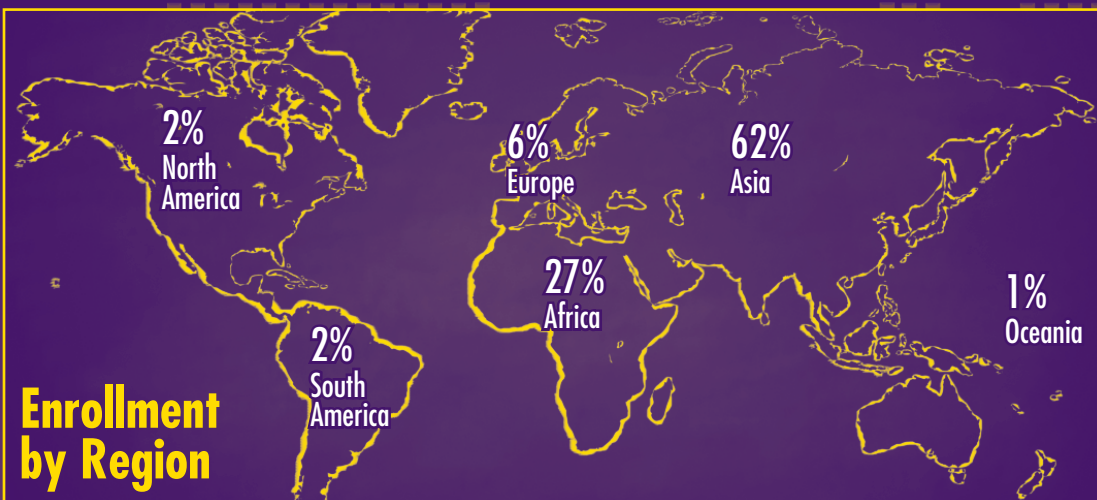

International Student Population - Fall 2017

1401 Enrolled Students from 90 Countries

1068 Undergraduates • 216 Graduates • 117 Non-Degree Seeking

Enrollment by Gender

OPT Enrollment

Country	#
Australia	*
Bangladesh	60
Bahamas	11
Bahrain	*
Bolivia	*
Brazil	*
Burkina Faso	*
Cameroon	11
Canada	13
Columbia	16
China	25
Congo	20
Cote d'Ivoire	67
Dominica	*
Ecuador	*
Egypt	20
Ethiopia	65
Fiji	*
Finland	*
France	*
Gabon	*
Gambia	8
Germany	15
Ghana	18
Guatemala	*
Guinea	*
Honduras	*
Hong Kong	*
Hungary	*
Iceland	*

Country	#
India	87
Indonesia	6
Iran	*
Iraq	*
Israel	*
Italy	*
Japan	69
Jordan	*
Kenya	23
South Korea	125
Kosovo	*
Kuwait	93
Lebanon	*
Liberia	*
Libya	*
Malaysia	*
Mali	5
Mauritania	*
Mexico	18
Moldova	*
Mongolia	*
Montenegro	*
Morocco	*
Namibia	*
Nepal	164
Netherlands	21
Niger	*
Nigeria	81
Pakistan	39
Philippines	*

Country	#
Poland	*
Romania	*
Russia	*
Rwanda	*
Saudi Arabia	93
Serbia	*
Singapore	*
Slovakia	*
Spain	*
Sri Lanka	43
Sudan	*
Sweden	5
Syria	*
Taiwan	*
Tajikistan	*
Tanzania	7
Thailand	*
Togo	*
Tunisia	*
Turkey	*
Turkmenistan	*
Uganda	13
United Arab Emirates	*
United Kingdom	*
Uzbekistan	*
Venezuela	5
Vietnam	13
Yemen	*
Zambia	*
Zimbabwe	*