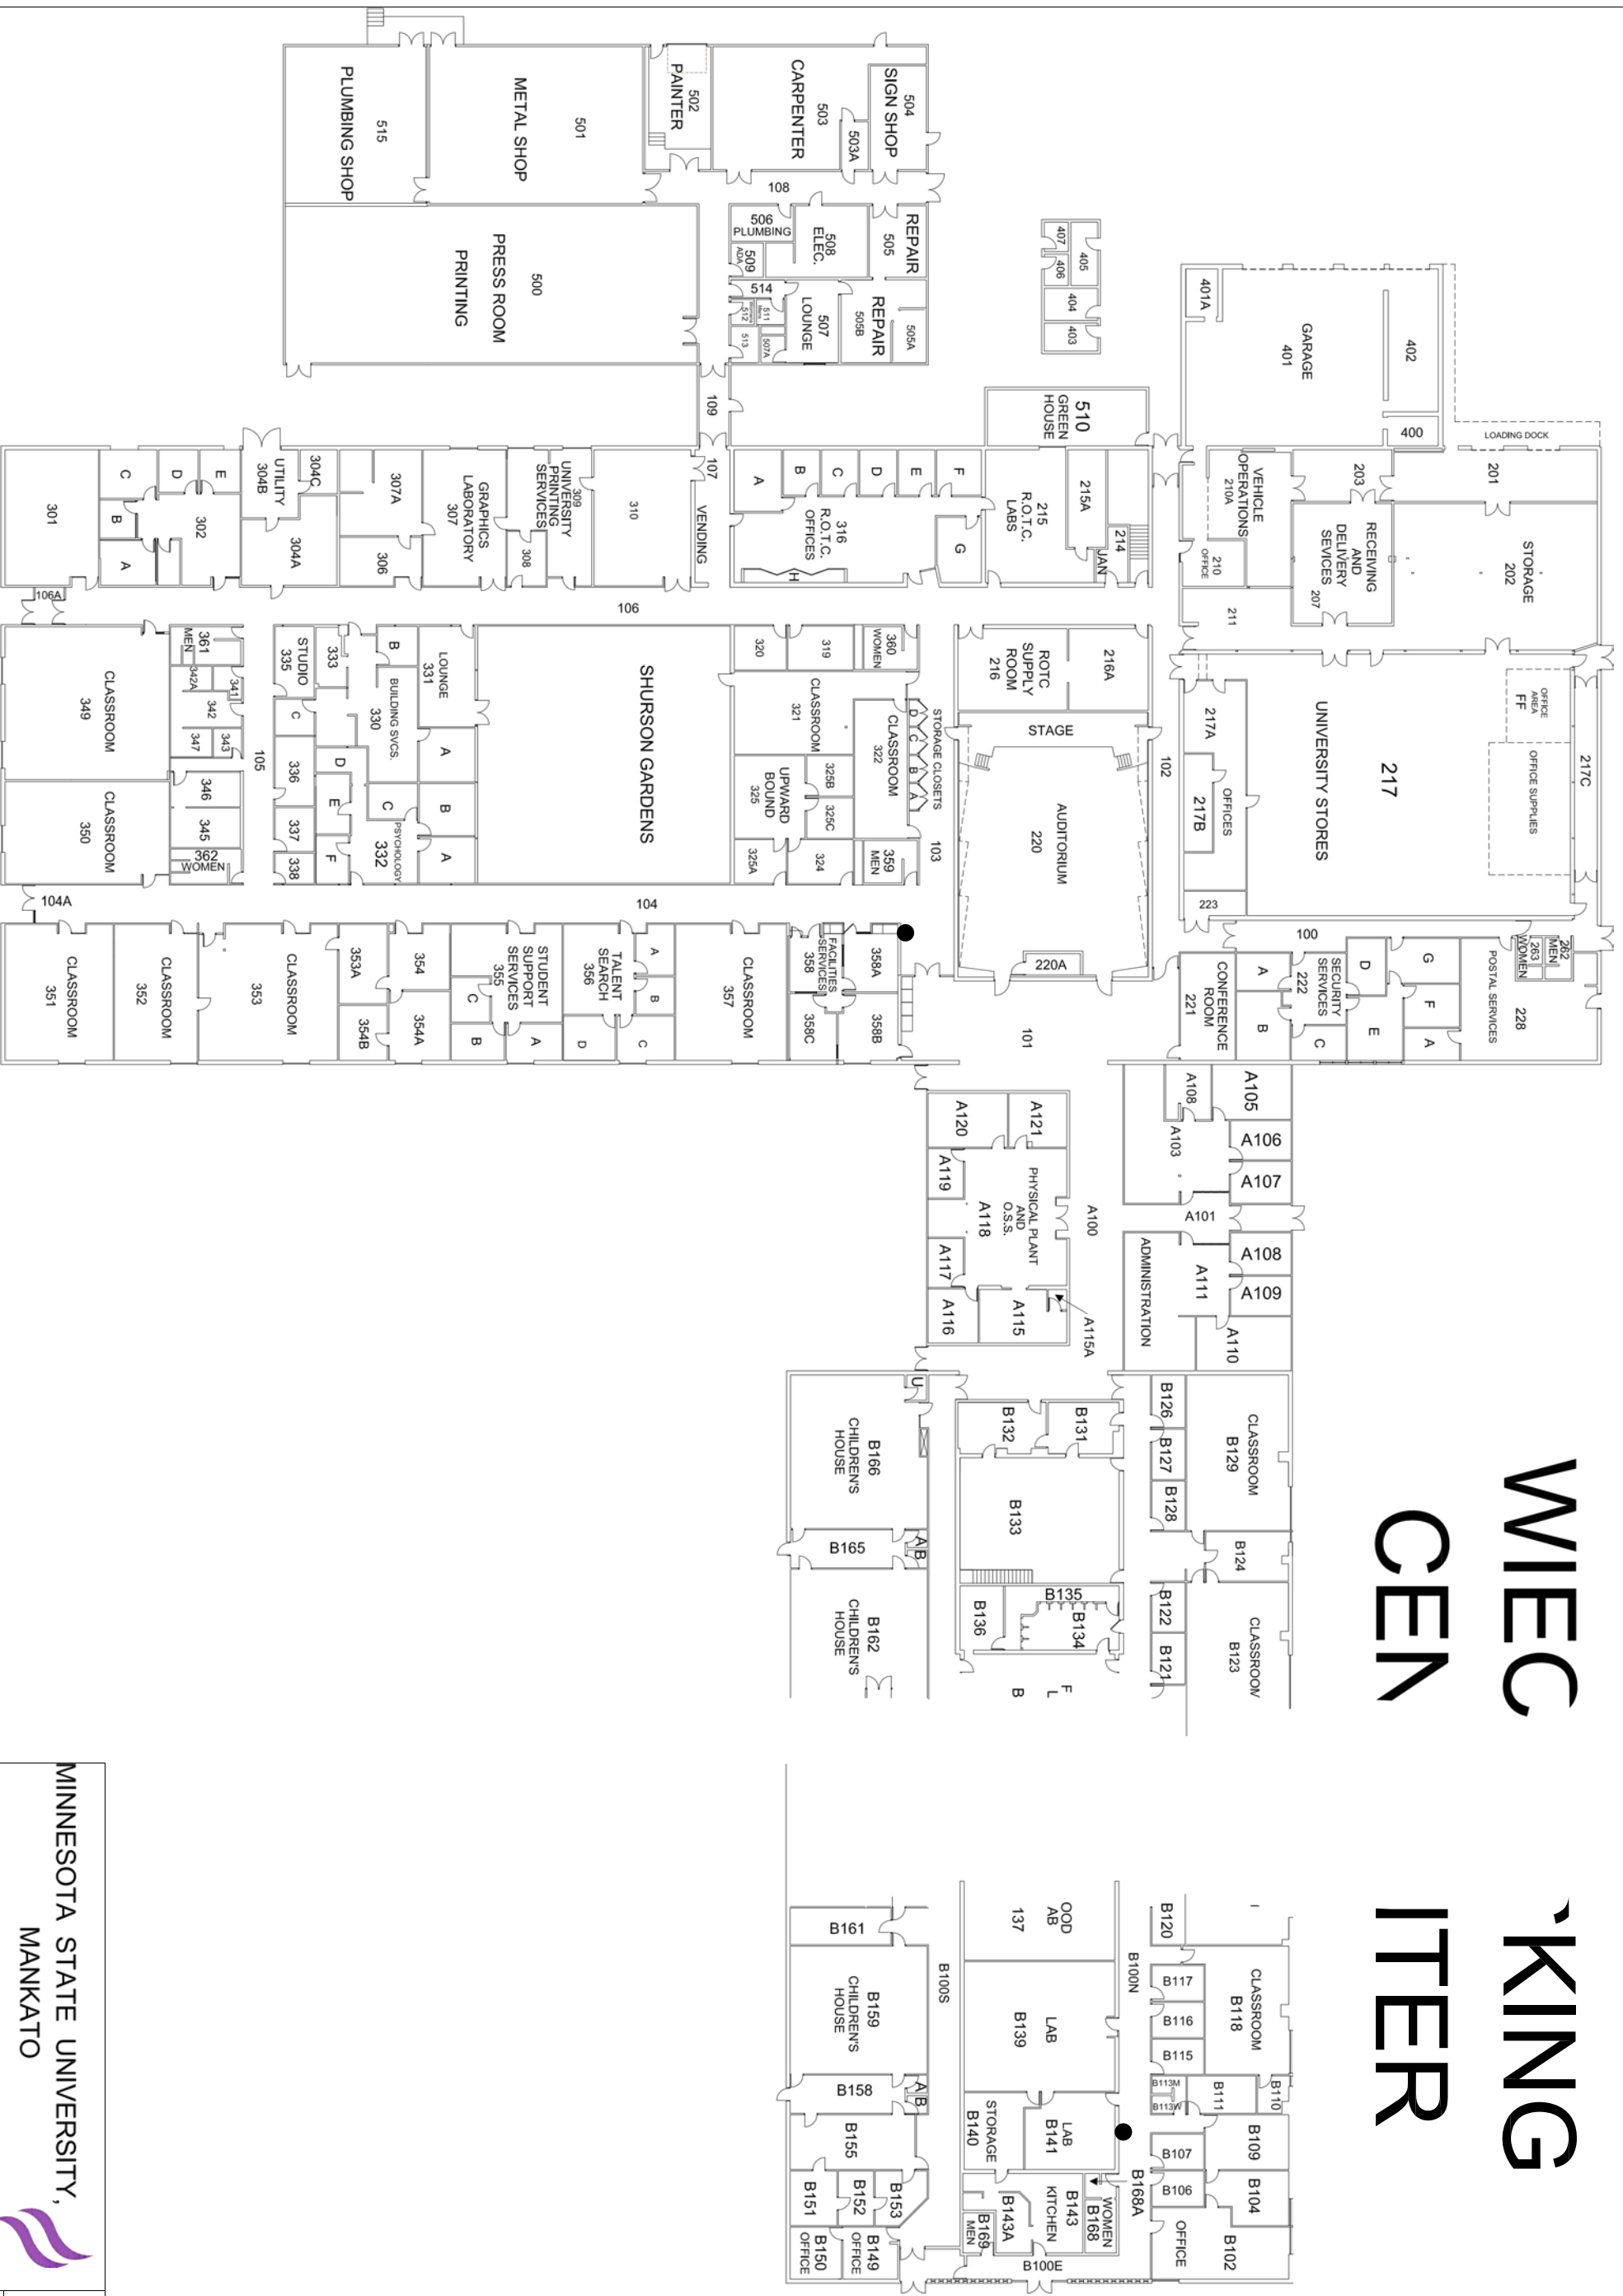

WIEC CENTER

WORKING

SCALE: 1" = 40'

Wiecking Center
Main

Date: 03-05-2015
Drawn By: BRITTANY MITCHELL